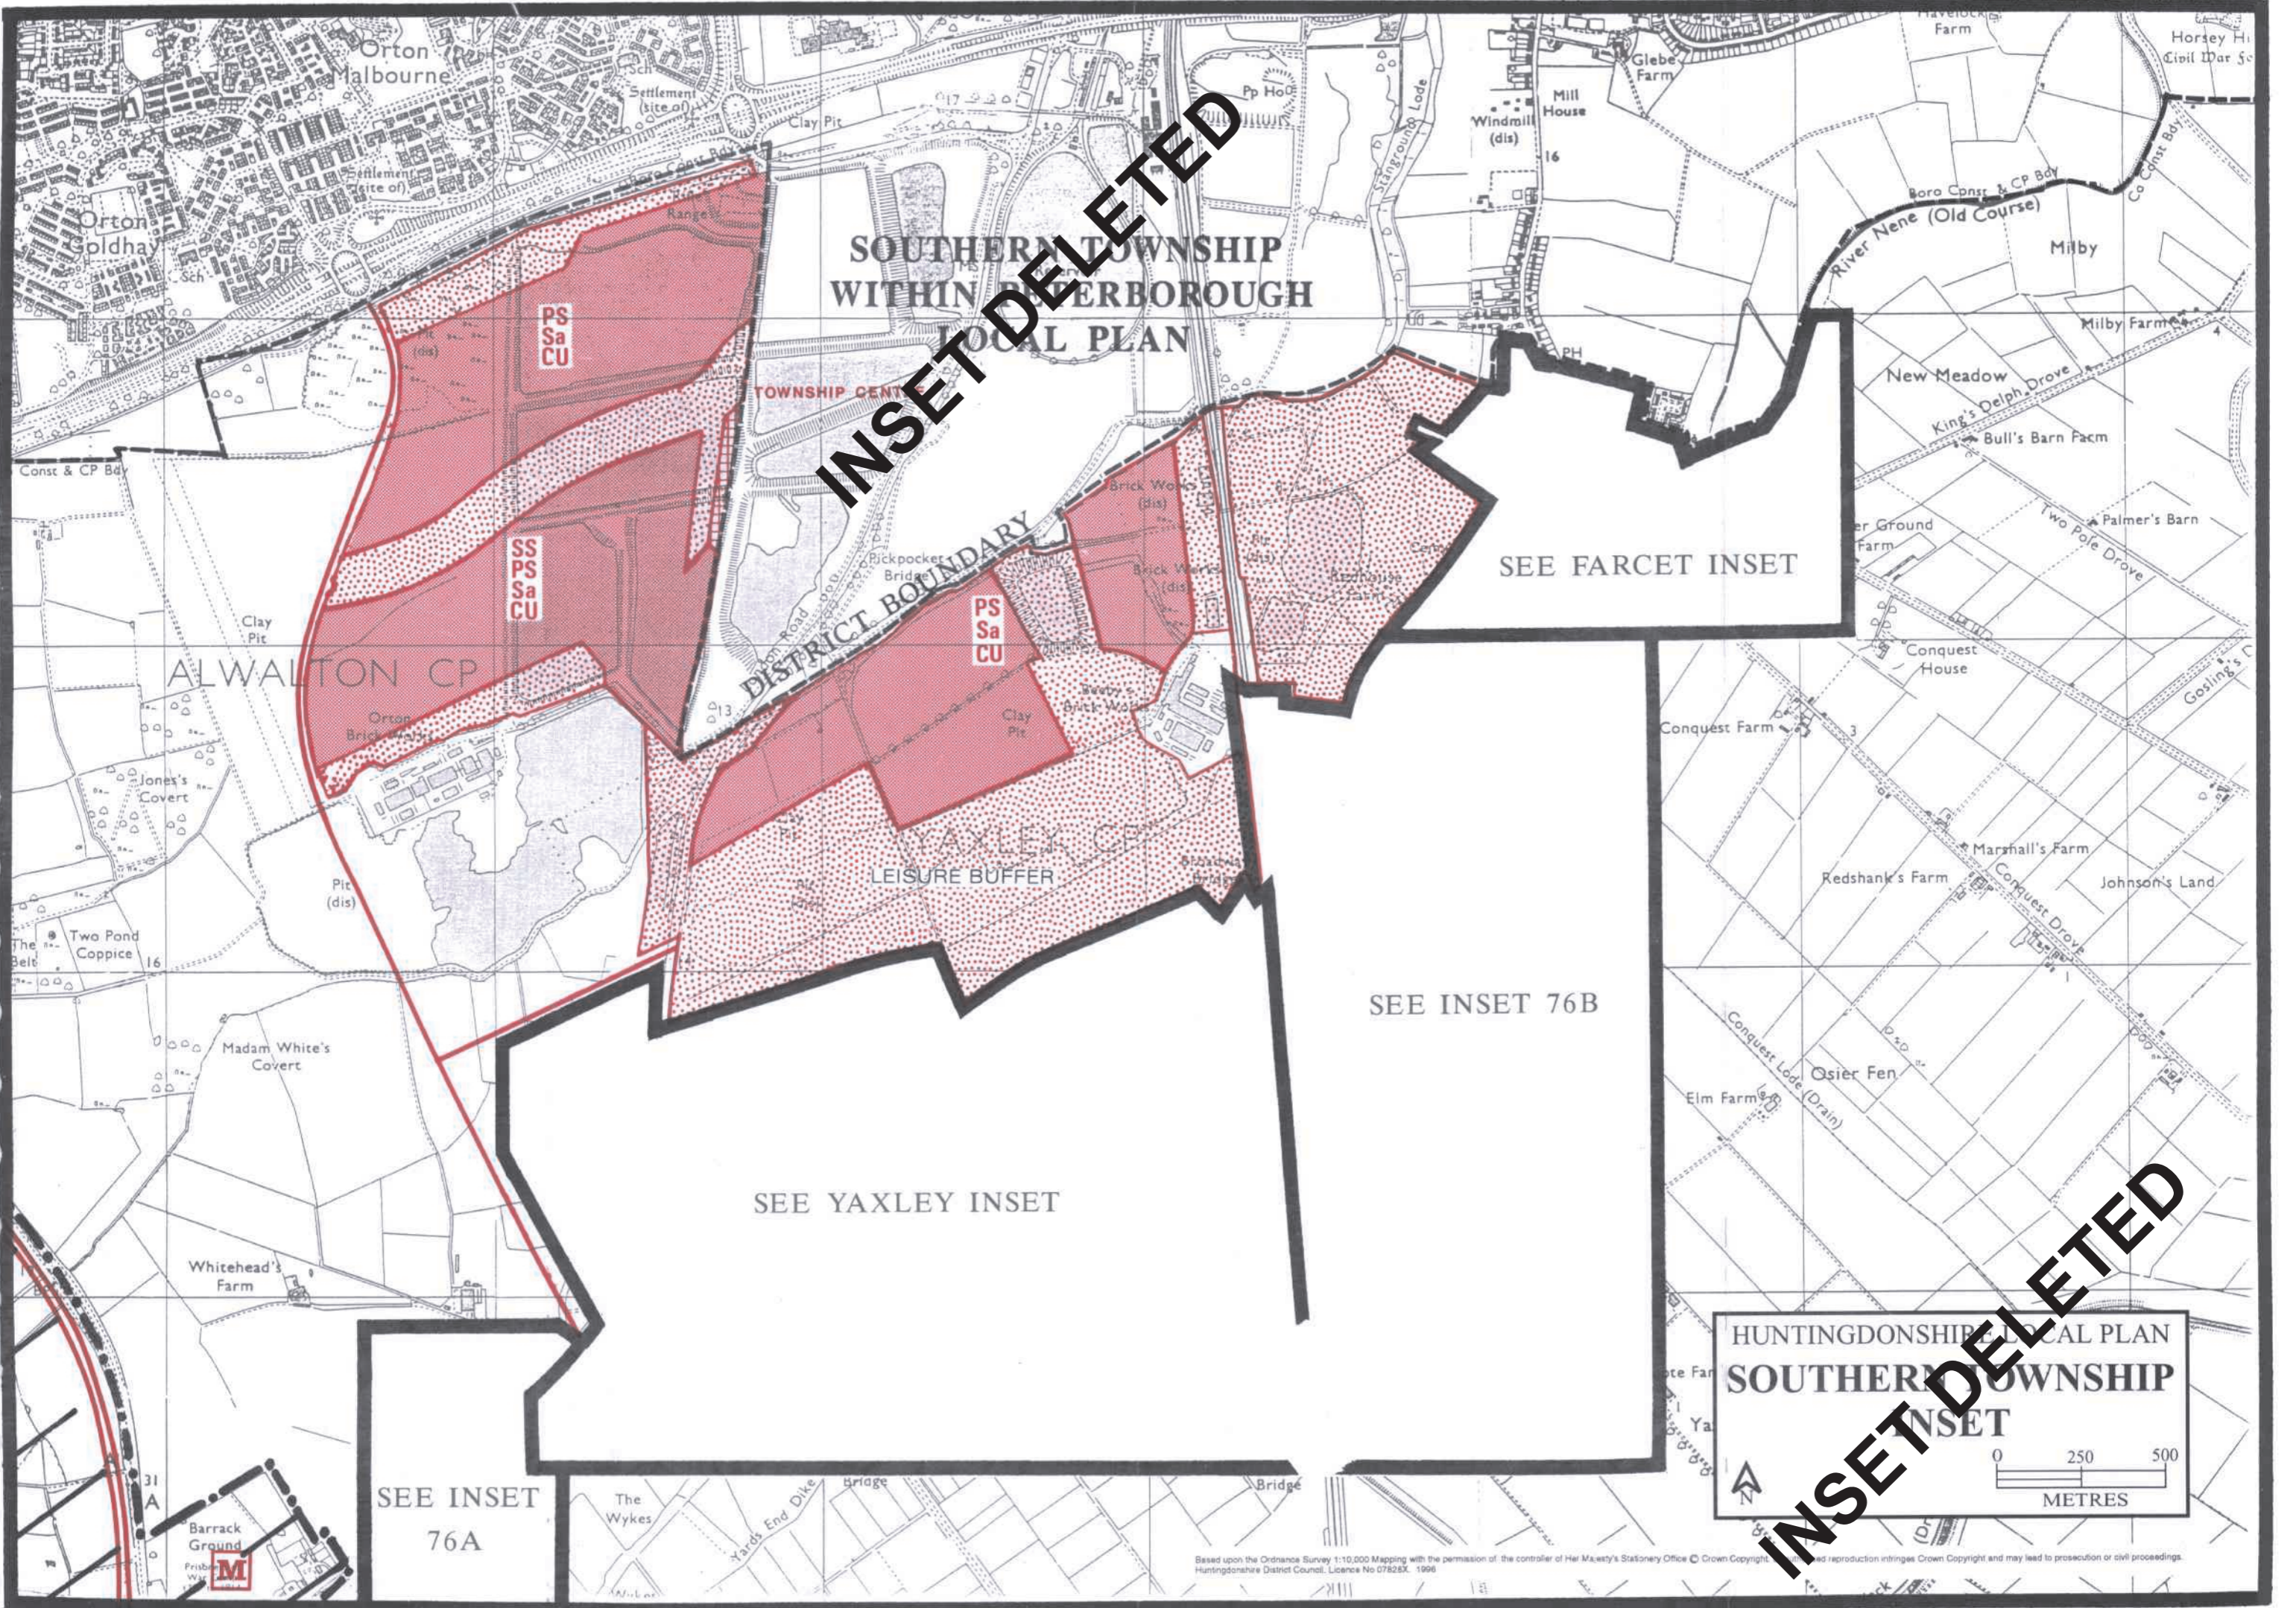

INSET DELETED

SOUTHERN TOWNSHIP WITHIN HUNTINGDONSHIRE LOCAL PLAN

SEE FARCET INSET

SEE INSET 76B

SEE YAXLEY INSET

SEE INSET
76A

HUNTINGDONSHIRE LOCAL PLAN
SOUTHERN TOWNSHIP
INSET

0 250 500
METRES

INSET DELETED

Based upon the Ordnance Survey 1:10,000 Mapping with the permission of the controller of Her Majesty's Stationery Office © Crown Copyright. All other rights reserved. No reproduction in any form or by any means without the prior written permission of Huntingdonshire District Council. Licence No 07825X. 1996