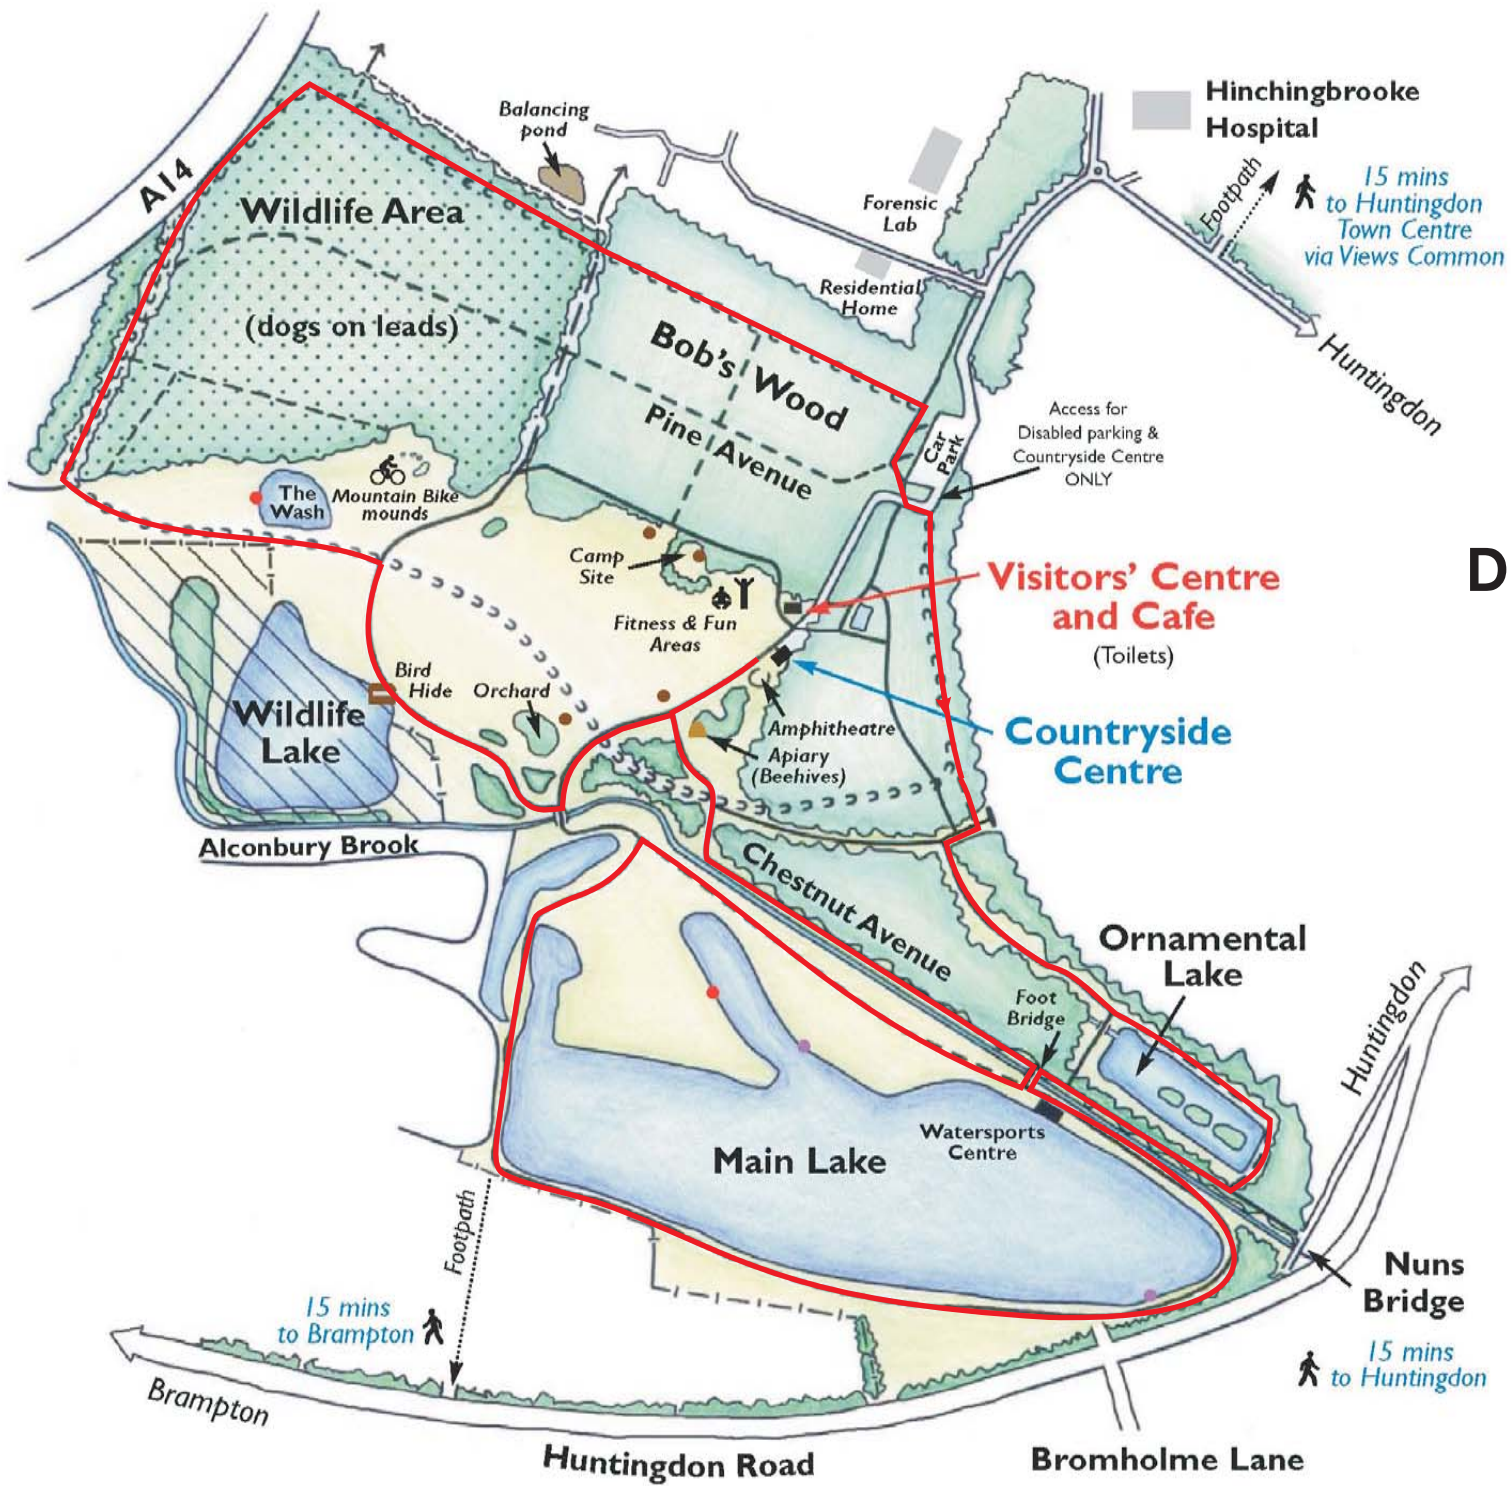

Distance - 2.2 miles

**KEY**

- Surfaced paths
- - - Unsurfaced paths
- ⋯ Bridle/Cycle way
- Lakes/Water
- Meadow
- Woodland
- ⋯ Dogs under close control
- No access
- Bar-b-que stands
- Disabled persons fishing platform
- Pond dipping platform

0m 300m

Distance - 3.2 miles

**KEY**

- Surfaced paths
- Unsurfaced paths
- Bridle/Cycle way
- Lakes/Water
- Meadow
- Woodland
- Dogs under close control
- No access
- Bar-b-que stands
- Disabled persons fishing platform
- Pond dipping platform

**Bridleway distance - 1.3 miles**

**KEY**

- Surfaced paths
- - - Unsurfaced paths
- ⋯ Bridle/Cycle way
- Blue fill: Lakes/Water
- Yellow fill: Meadow
- Green fill: Woodland
- Green dotted fill: Dogs under close control
- Blue hatched fill: No access
- Bar-b-que stands
- Disabled persons fishing platform
- Pond dipping platform