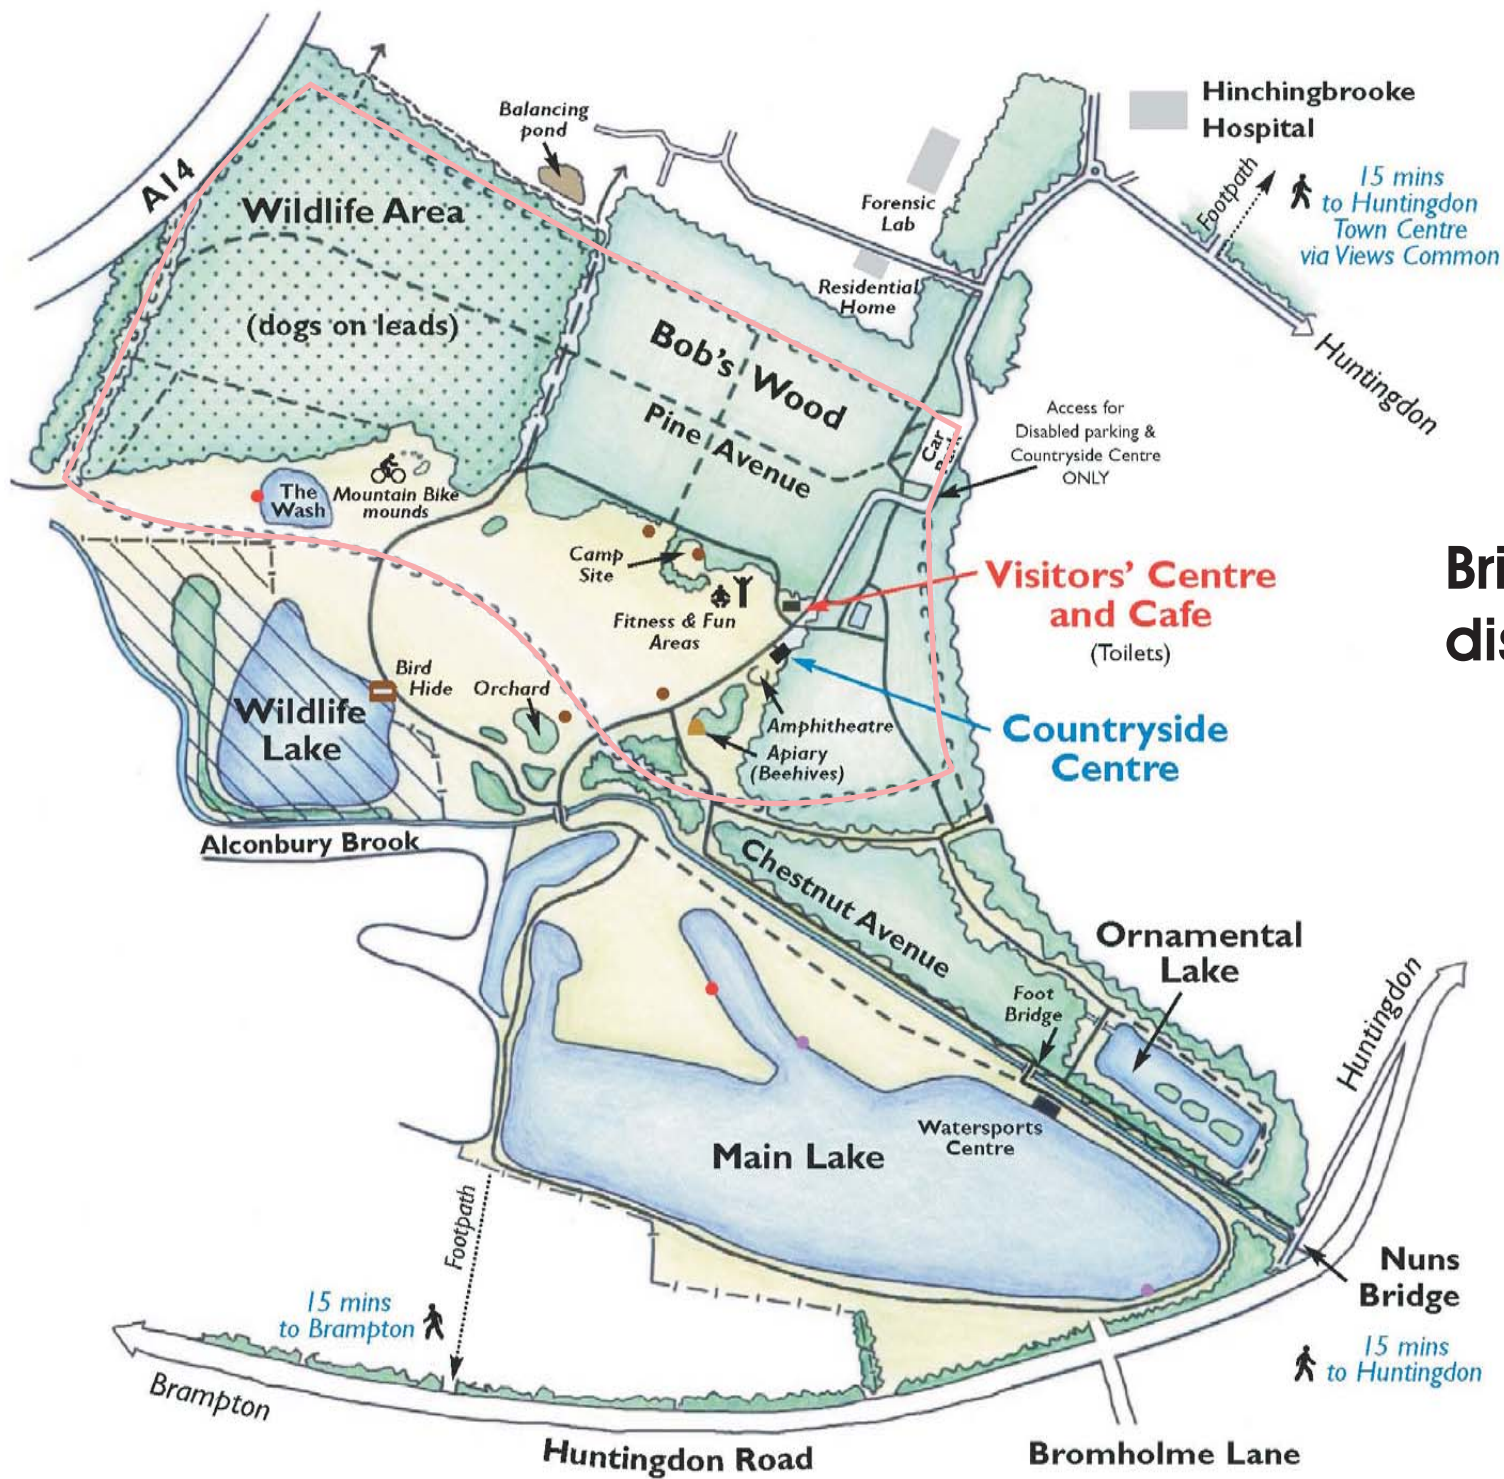

Distance - 2.2 miles

**KEY**

- Surfaced paths
- - - Unsurfaced paths
- ⋯ Bridle/Cycle way
- Lakes/Water
- Meadow
- Woodland
- ⋯ Dogs under close control
- No access
- Bar-b-que stands
- Disabled persons fishing platform
- Pond dipping platform

0m 300m

Distance - 3.2 miles

**KEY**

- Surfaced paths
- Unsurfaced paths
- Bridle/Cycle way
- Lakes/Water
- Meadow
- Woodland
- Dogs under close control
- No access
- Bar-b-que stands
- Disabled persons fishing platform
- Pond dipping platform

**Bridleway distance - 1.3 miles**

**KEY**

- Surfaced paths
- - - Unsurfaced paths
- ⋯ Bridle/Cycle way
- Blue fill: Lakes/Water
- Yellow fill: Meadow
- Green fill: Woodland
- Green dotted fill: Dogs under close control
- Blue hatched fill: No access
- Bar-b-que stands
- Disabled persons fishing platform
- Pond dipping platform