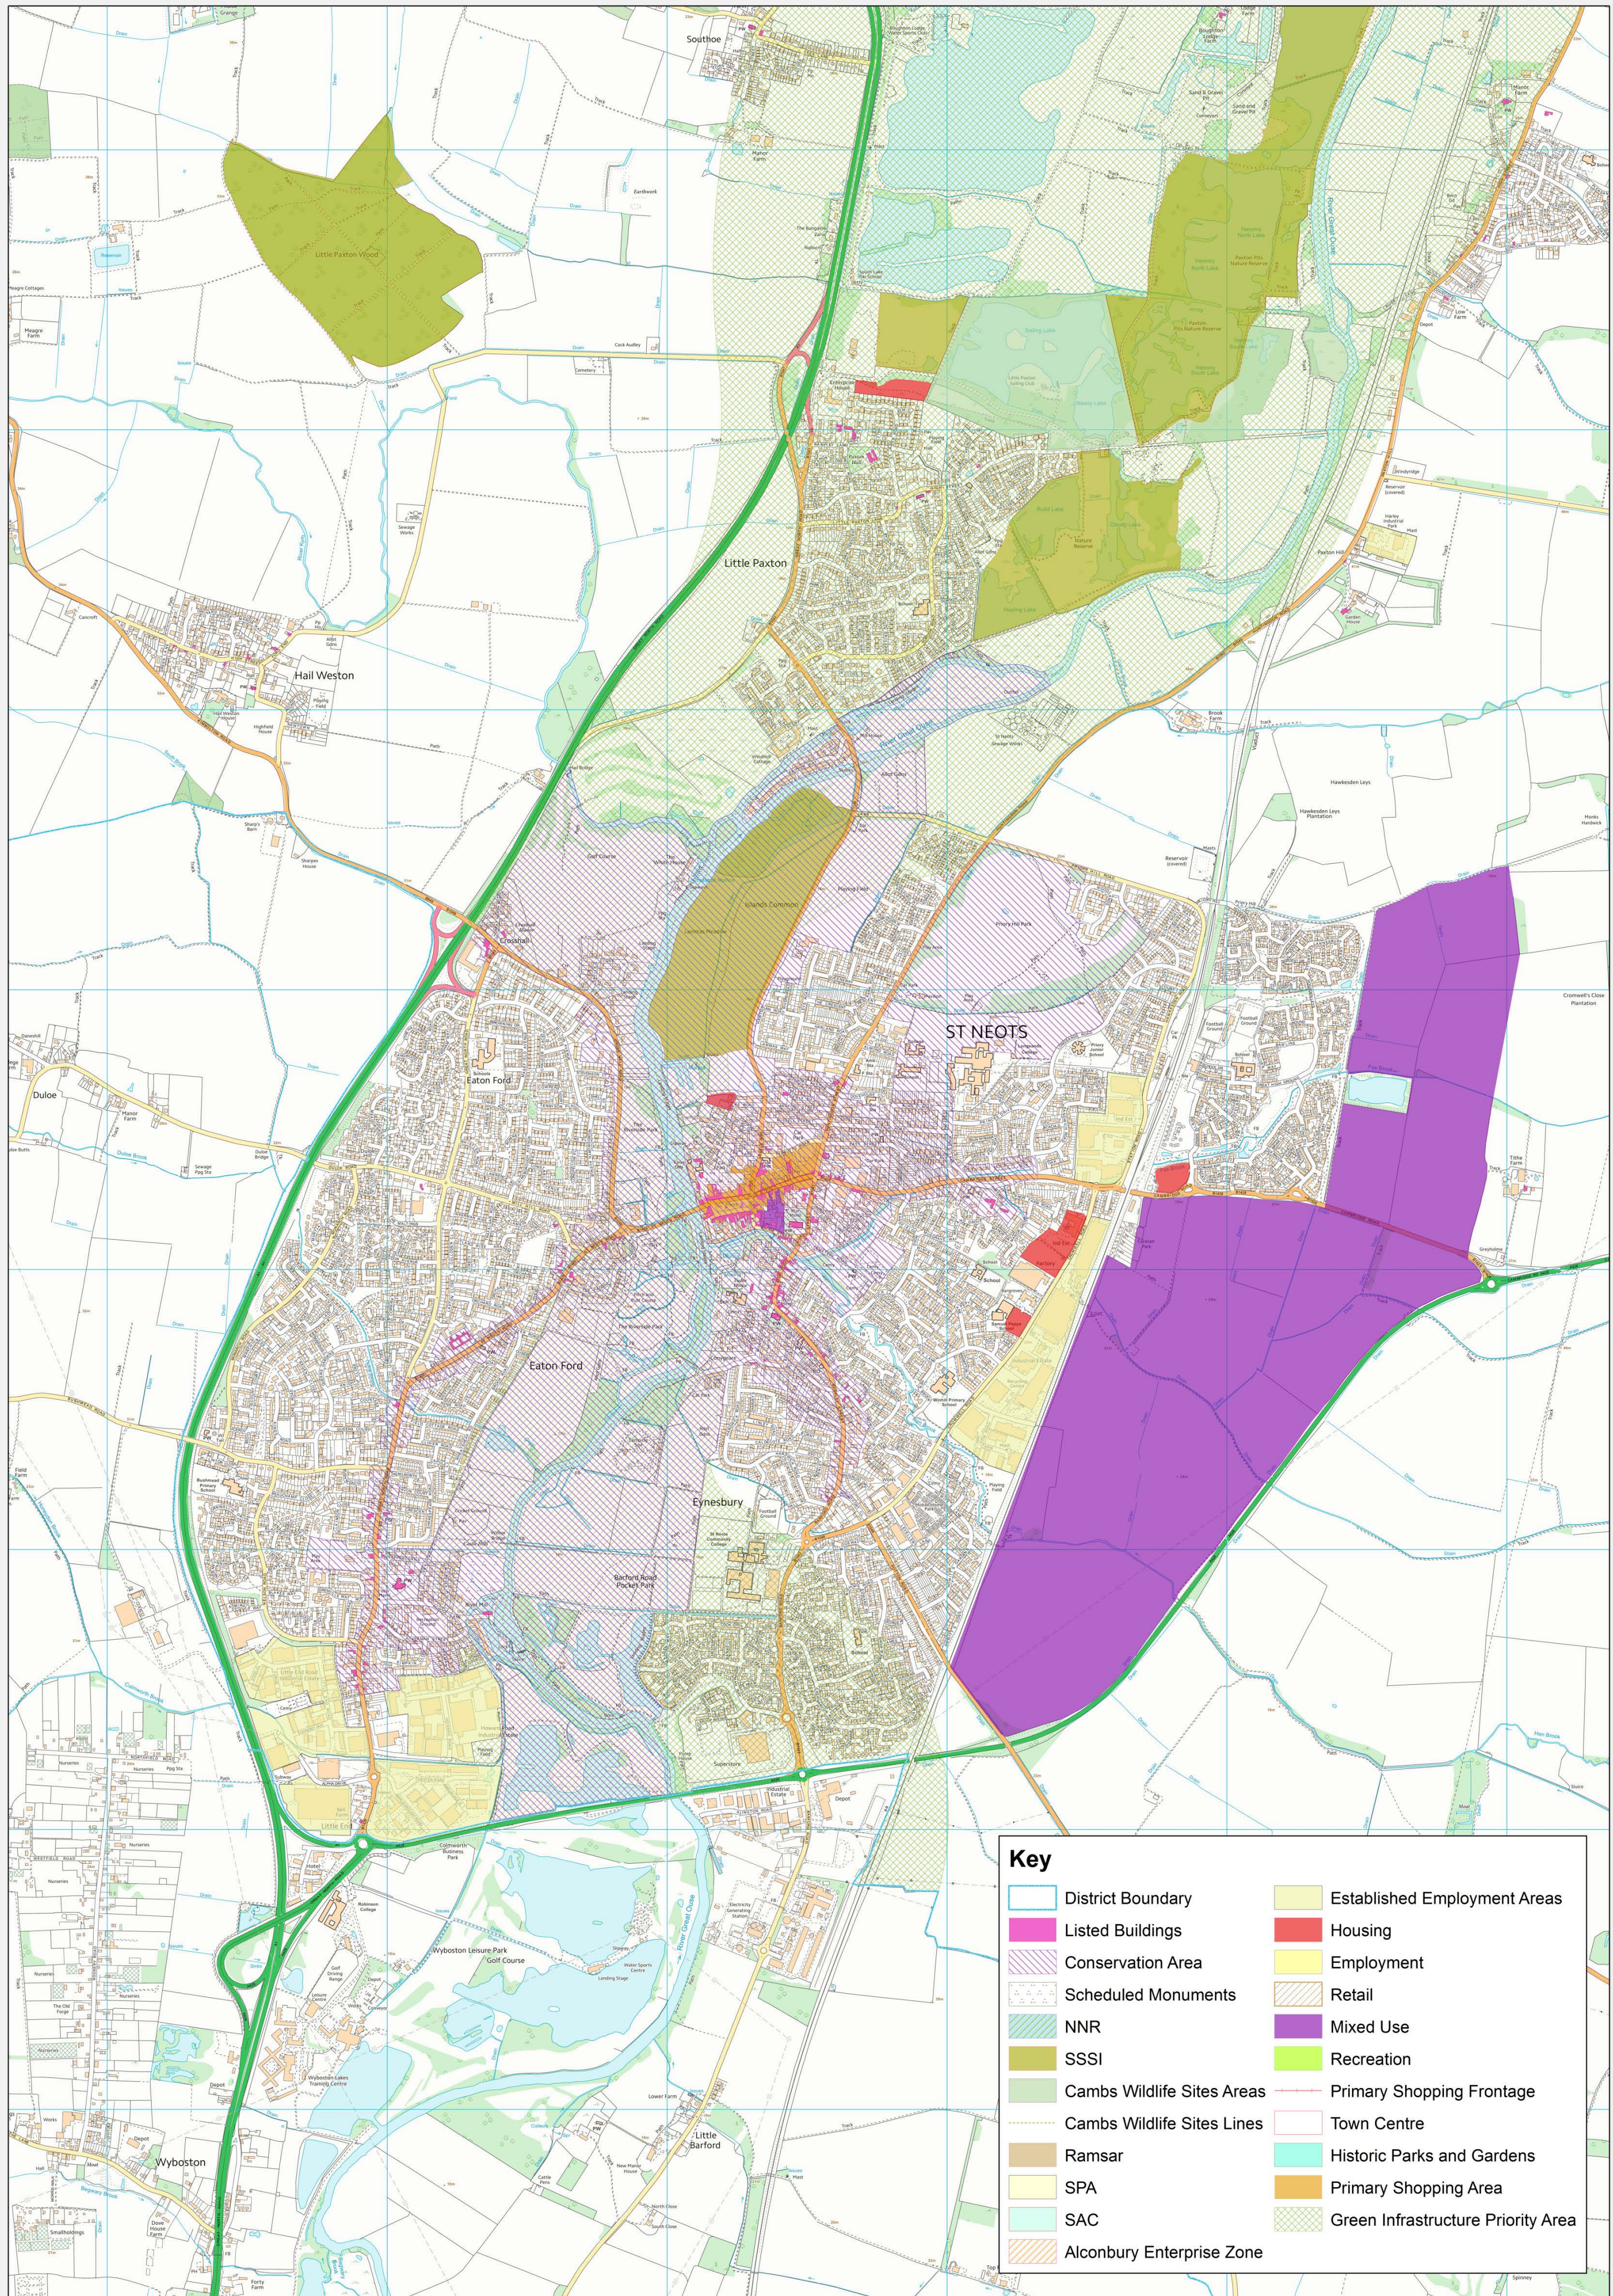

HUNTINGDON

Hartford

Newtown

GODMANCHESTER

Key

	District Boundary		Established Employment Areas
	Listed Buildings		Housing
	Conservation Area		Employment
	Scheduled Monuments		Retail
	NNR		Mixed Use
	SSSI		Recreation
	Cambs Wildlife Sites Areas		Primary Shopping Frontage
	Cambs Wildlife Sites Lines		Town Centre
	Ramsar		Primary Shopping Area
	SPA		Green Infrastructure Priority Area
	SAC		
	Alconbury Enterprise Zone		