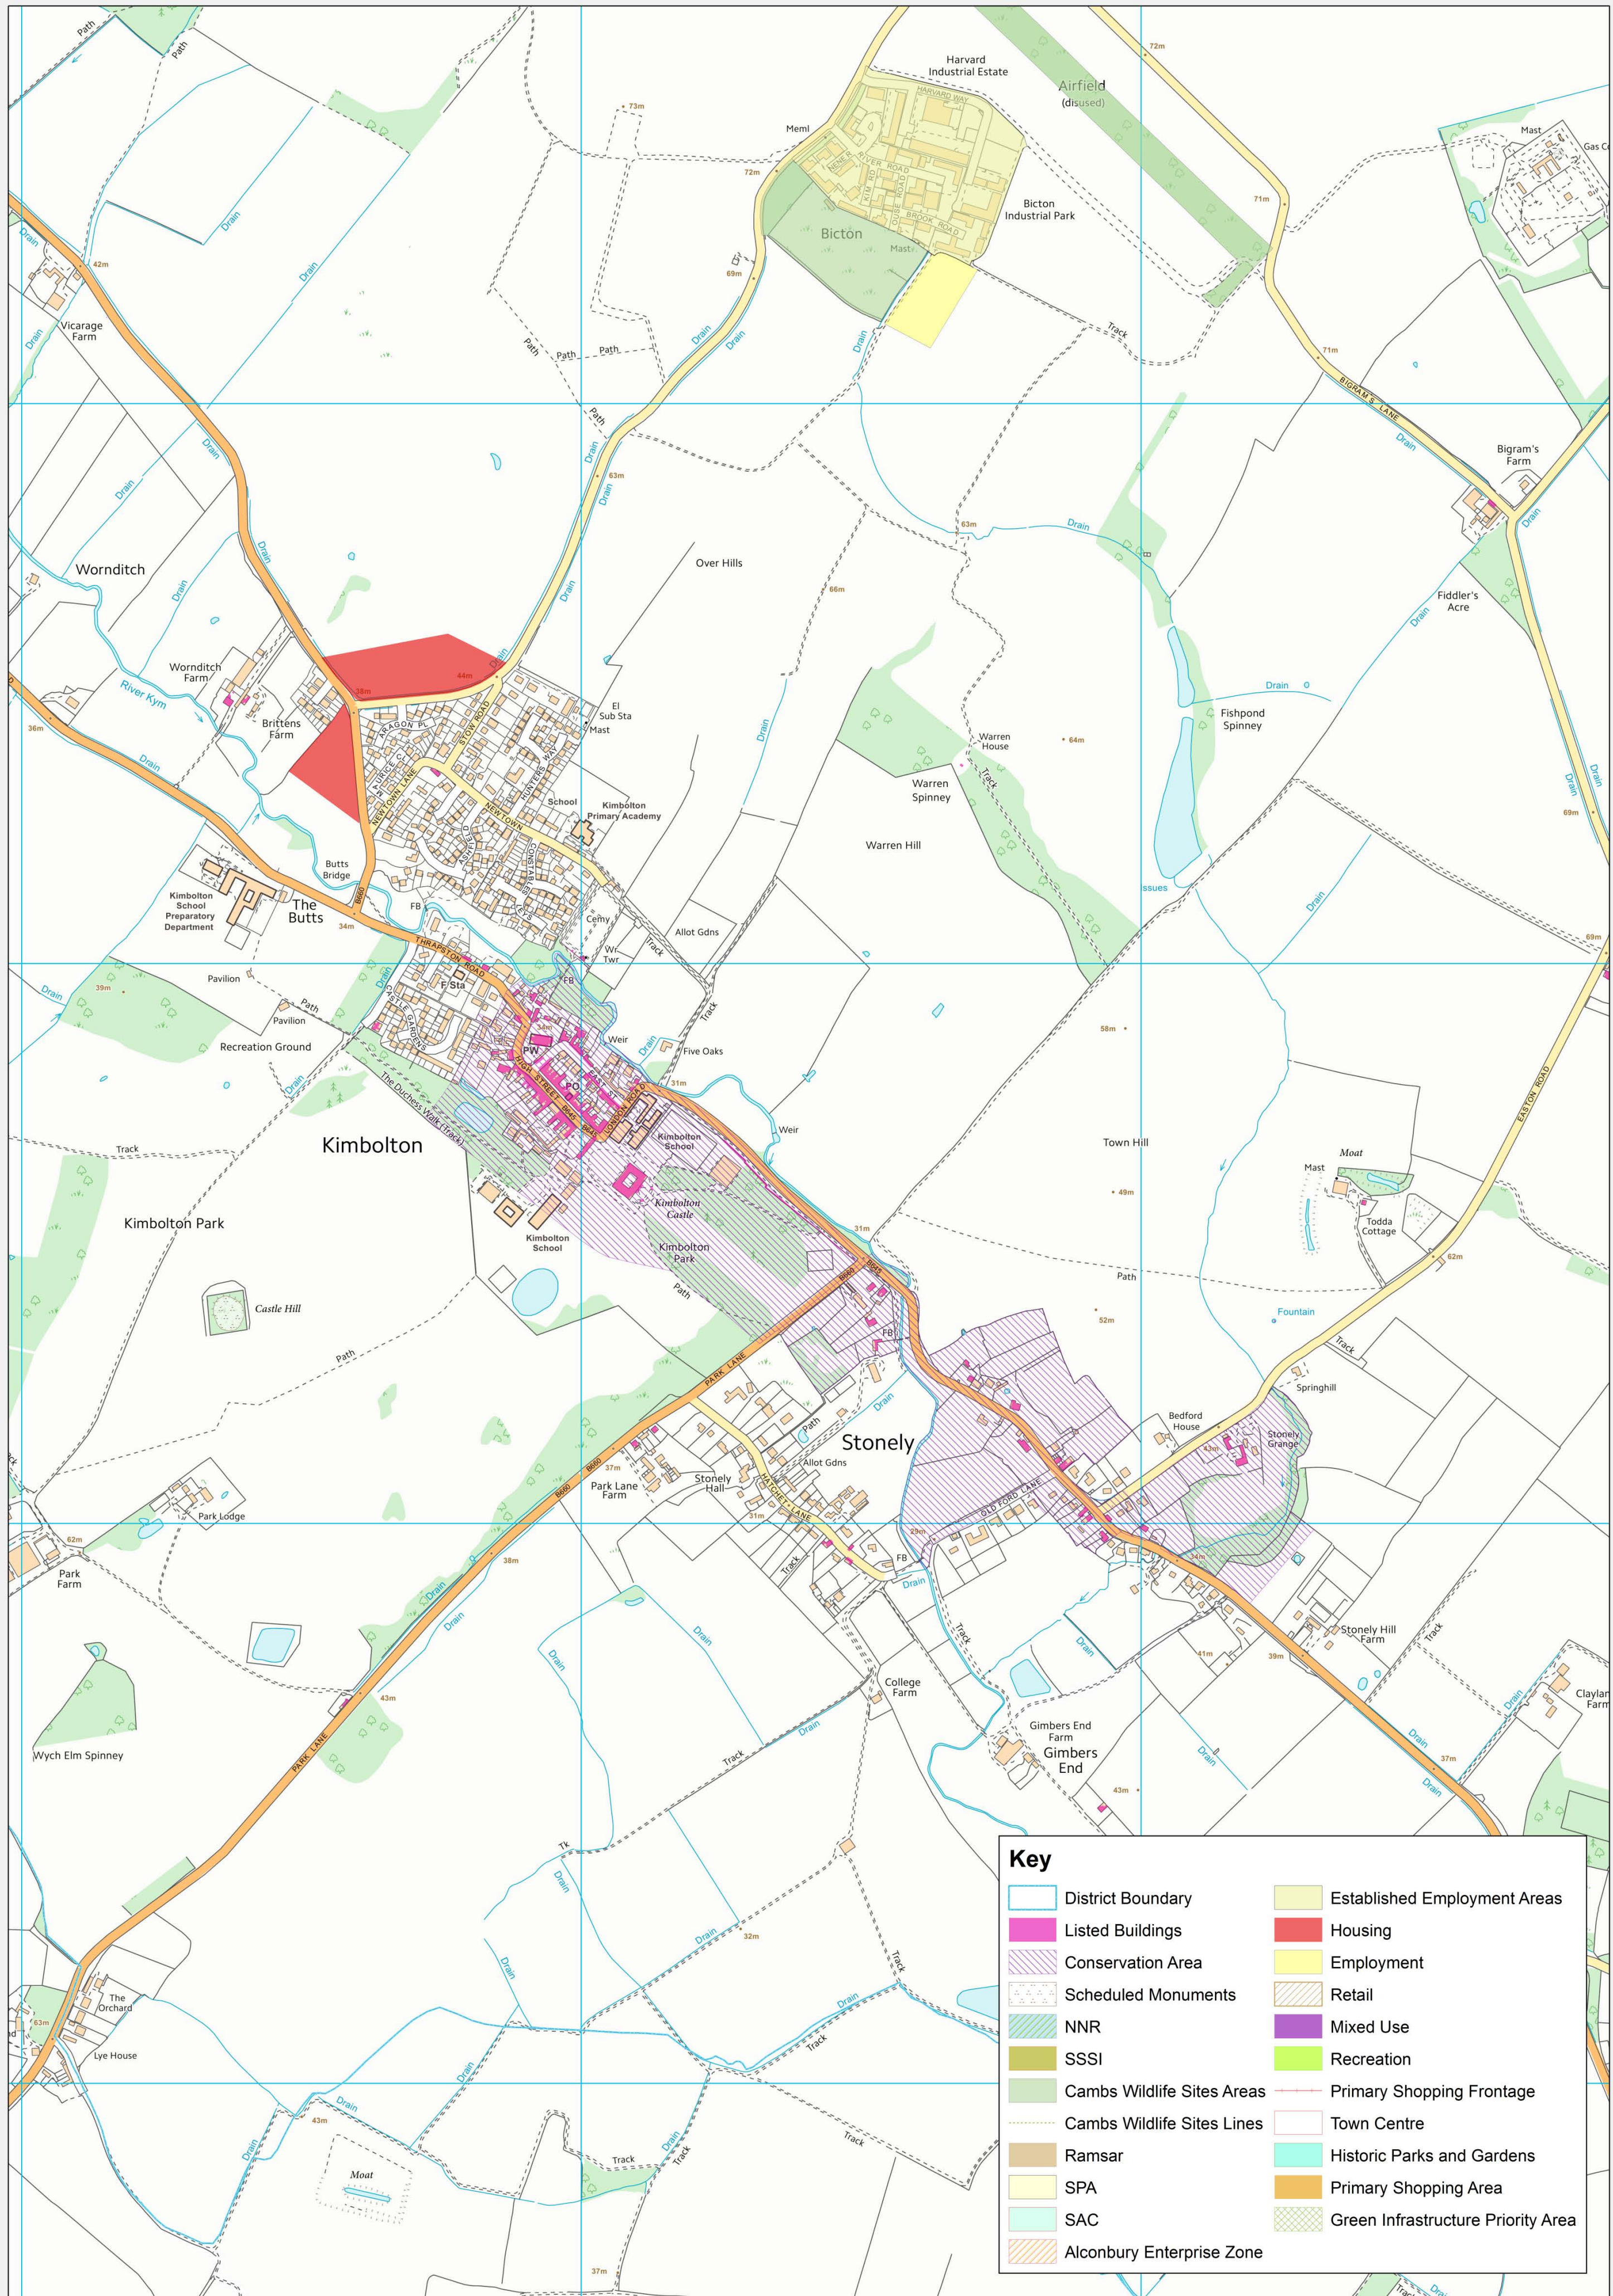

Key

	District Boundary		Established Employment Areas
	Listed Buildings		Housing
	Conservation Area		Employment
	Scheduled Monuments		Retail
	NNR		Mixed Use
	SSSI		Recreation
	Cambs Wildlife Sites Areas		Primary Shopping Frontage
	Cambs Wildlife Sites Lines		Town Centre
	Ramsar		Historic Parks and Gardens
	SPA		Primary Shopping Area
	SAC		Green Infrastructure Priority Area
	Alconbury Enterprise Zone