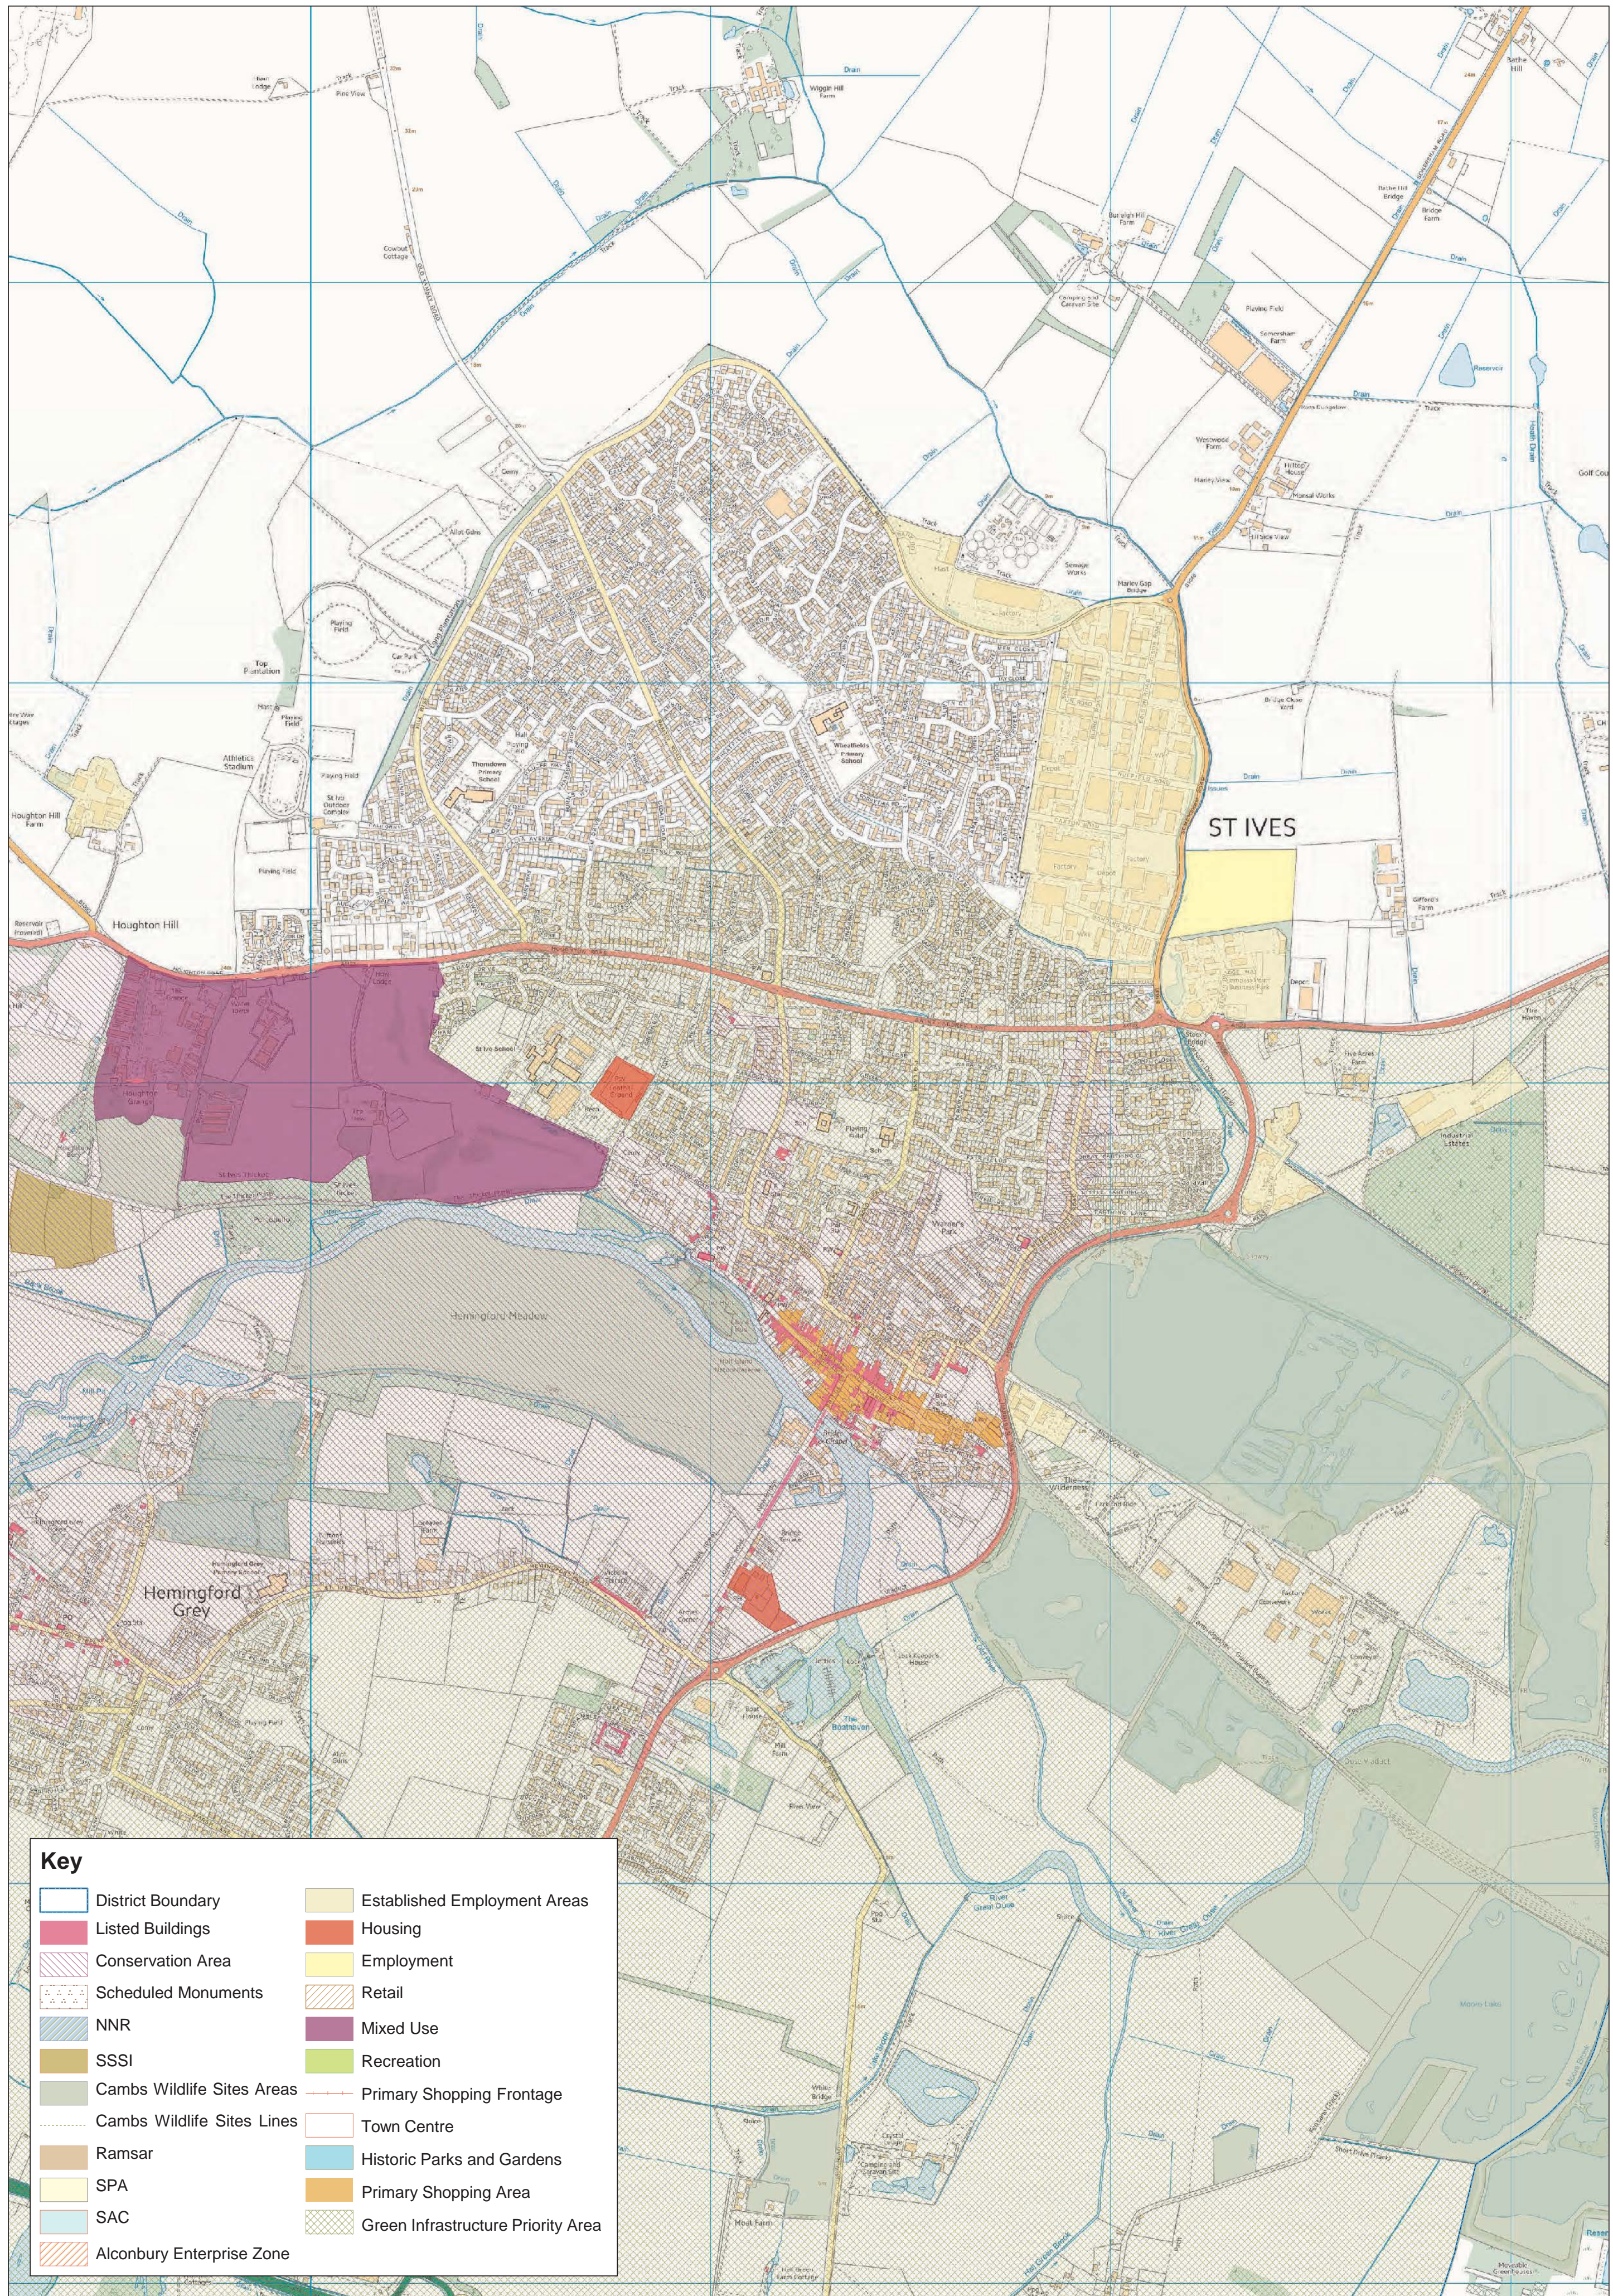

Key

	District Boundary		Established Employment Areas
	Listed Buildings		Housing
	Conservation Area		Employment
	Scheduled Monuments		Retail
	NNR		Mixed Use
	SSSI		Recreation
	Cambs Wildlife Sites Areas		Primary Shopping Frontage
	Cambs Wildlife Sites Lines		Town Centre
	Ramsar		Historic Parks and Gardens
	SPA		Primary Shopping Area
	SAC		Green Infrastructure Priority Area
	Alconbury Enterprise Zone