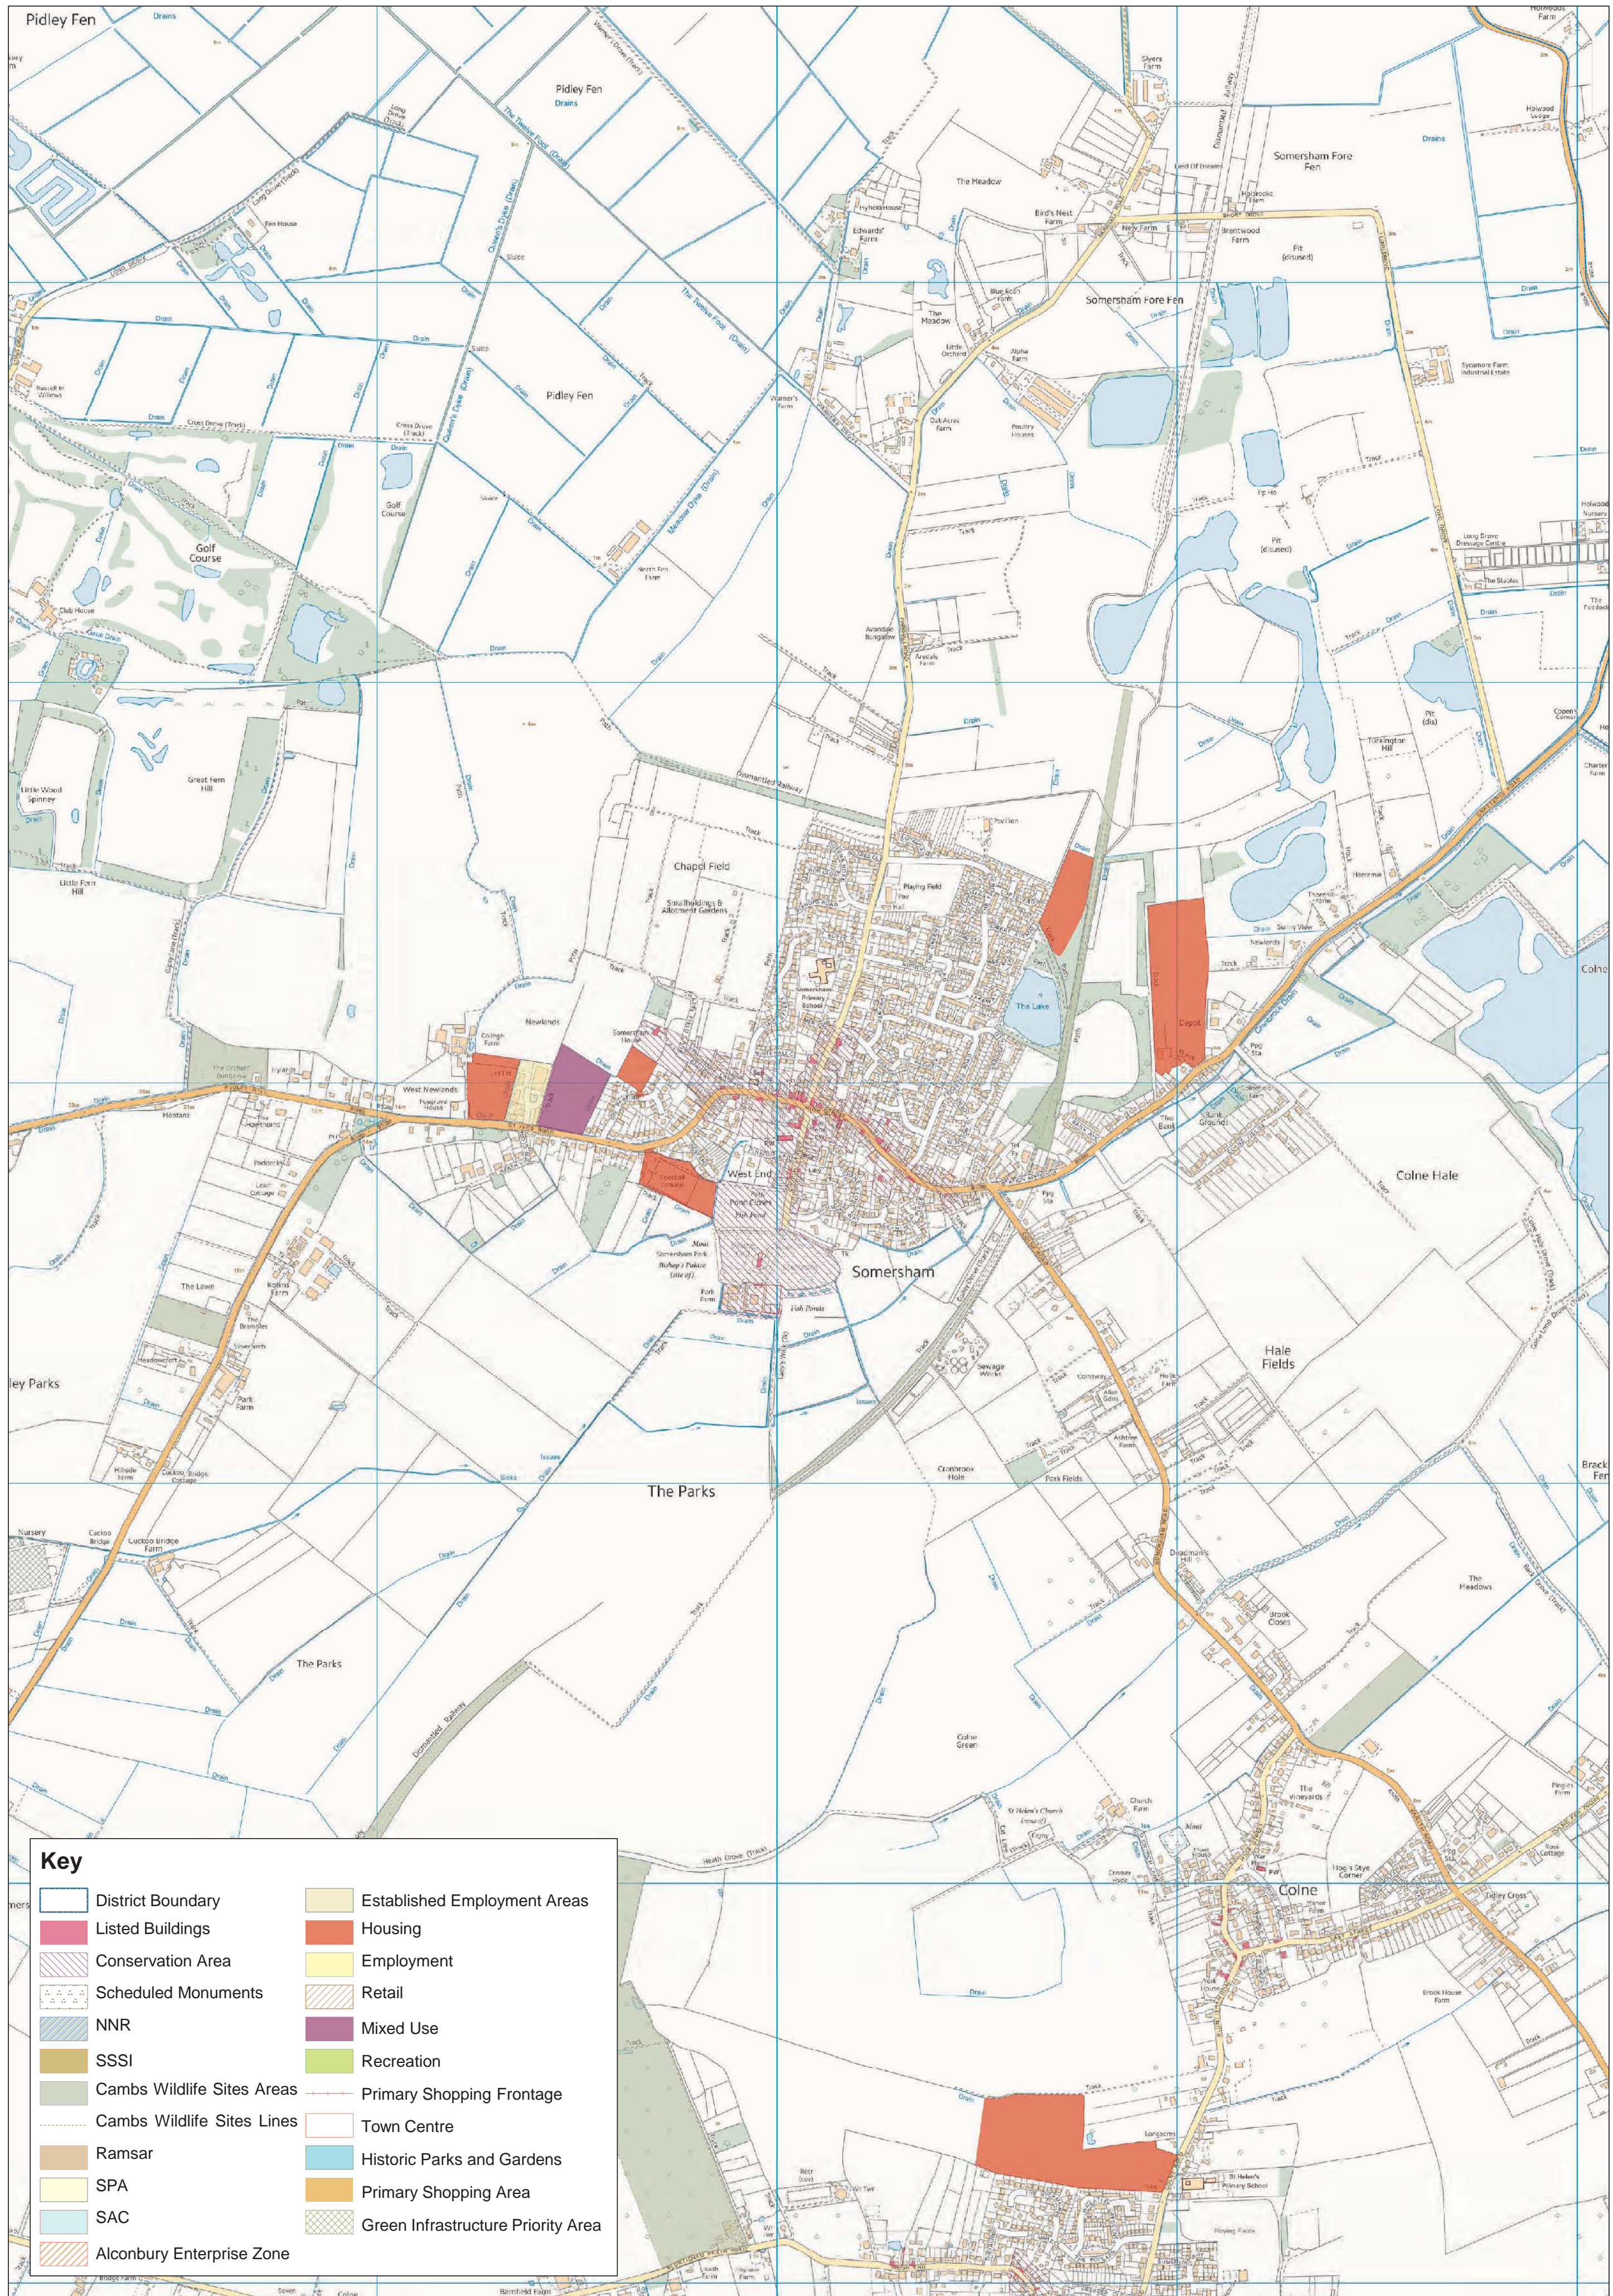

Key	
	District Boundary
	Listed Buildings
	Conservation Area
	Scheduled Monuments
	NNR
	SSSI
	Cambs Wildlife Sites Areas
	Cambs Wildlife Sites Lines
	Ramsar
	SPA
	SAC
	Alconbury Enterprise Zone
	Established Employment Areas
	Housing
	Employment
	Retail
	Mixed Use
	Recreation
	Primary Shopping Frontage
	Town Centre
	Historic Parks and Gardens
	Primary Shopping Area
	Green Infrastructure Priority Area