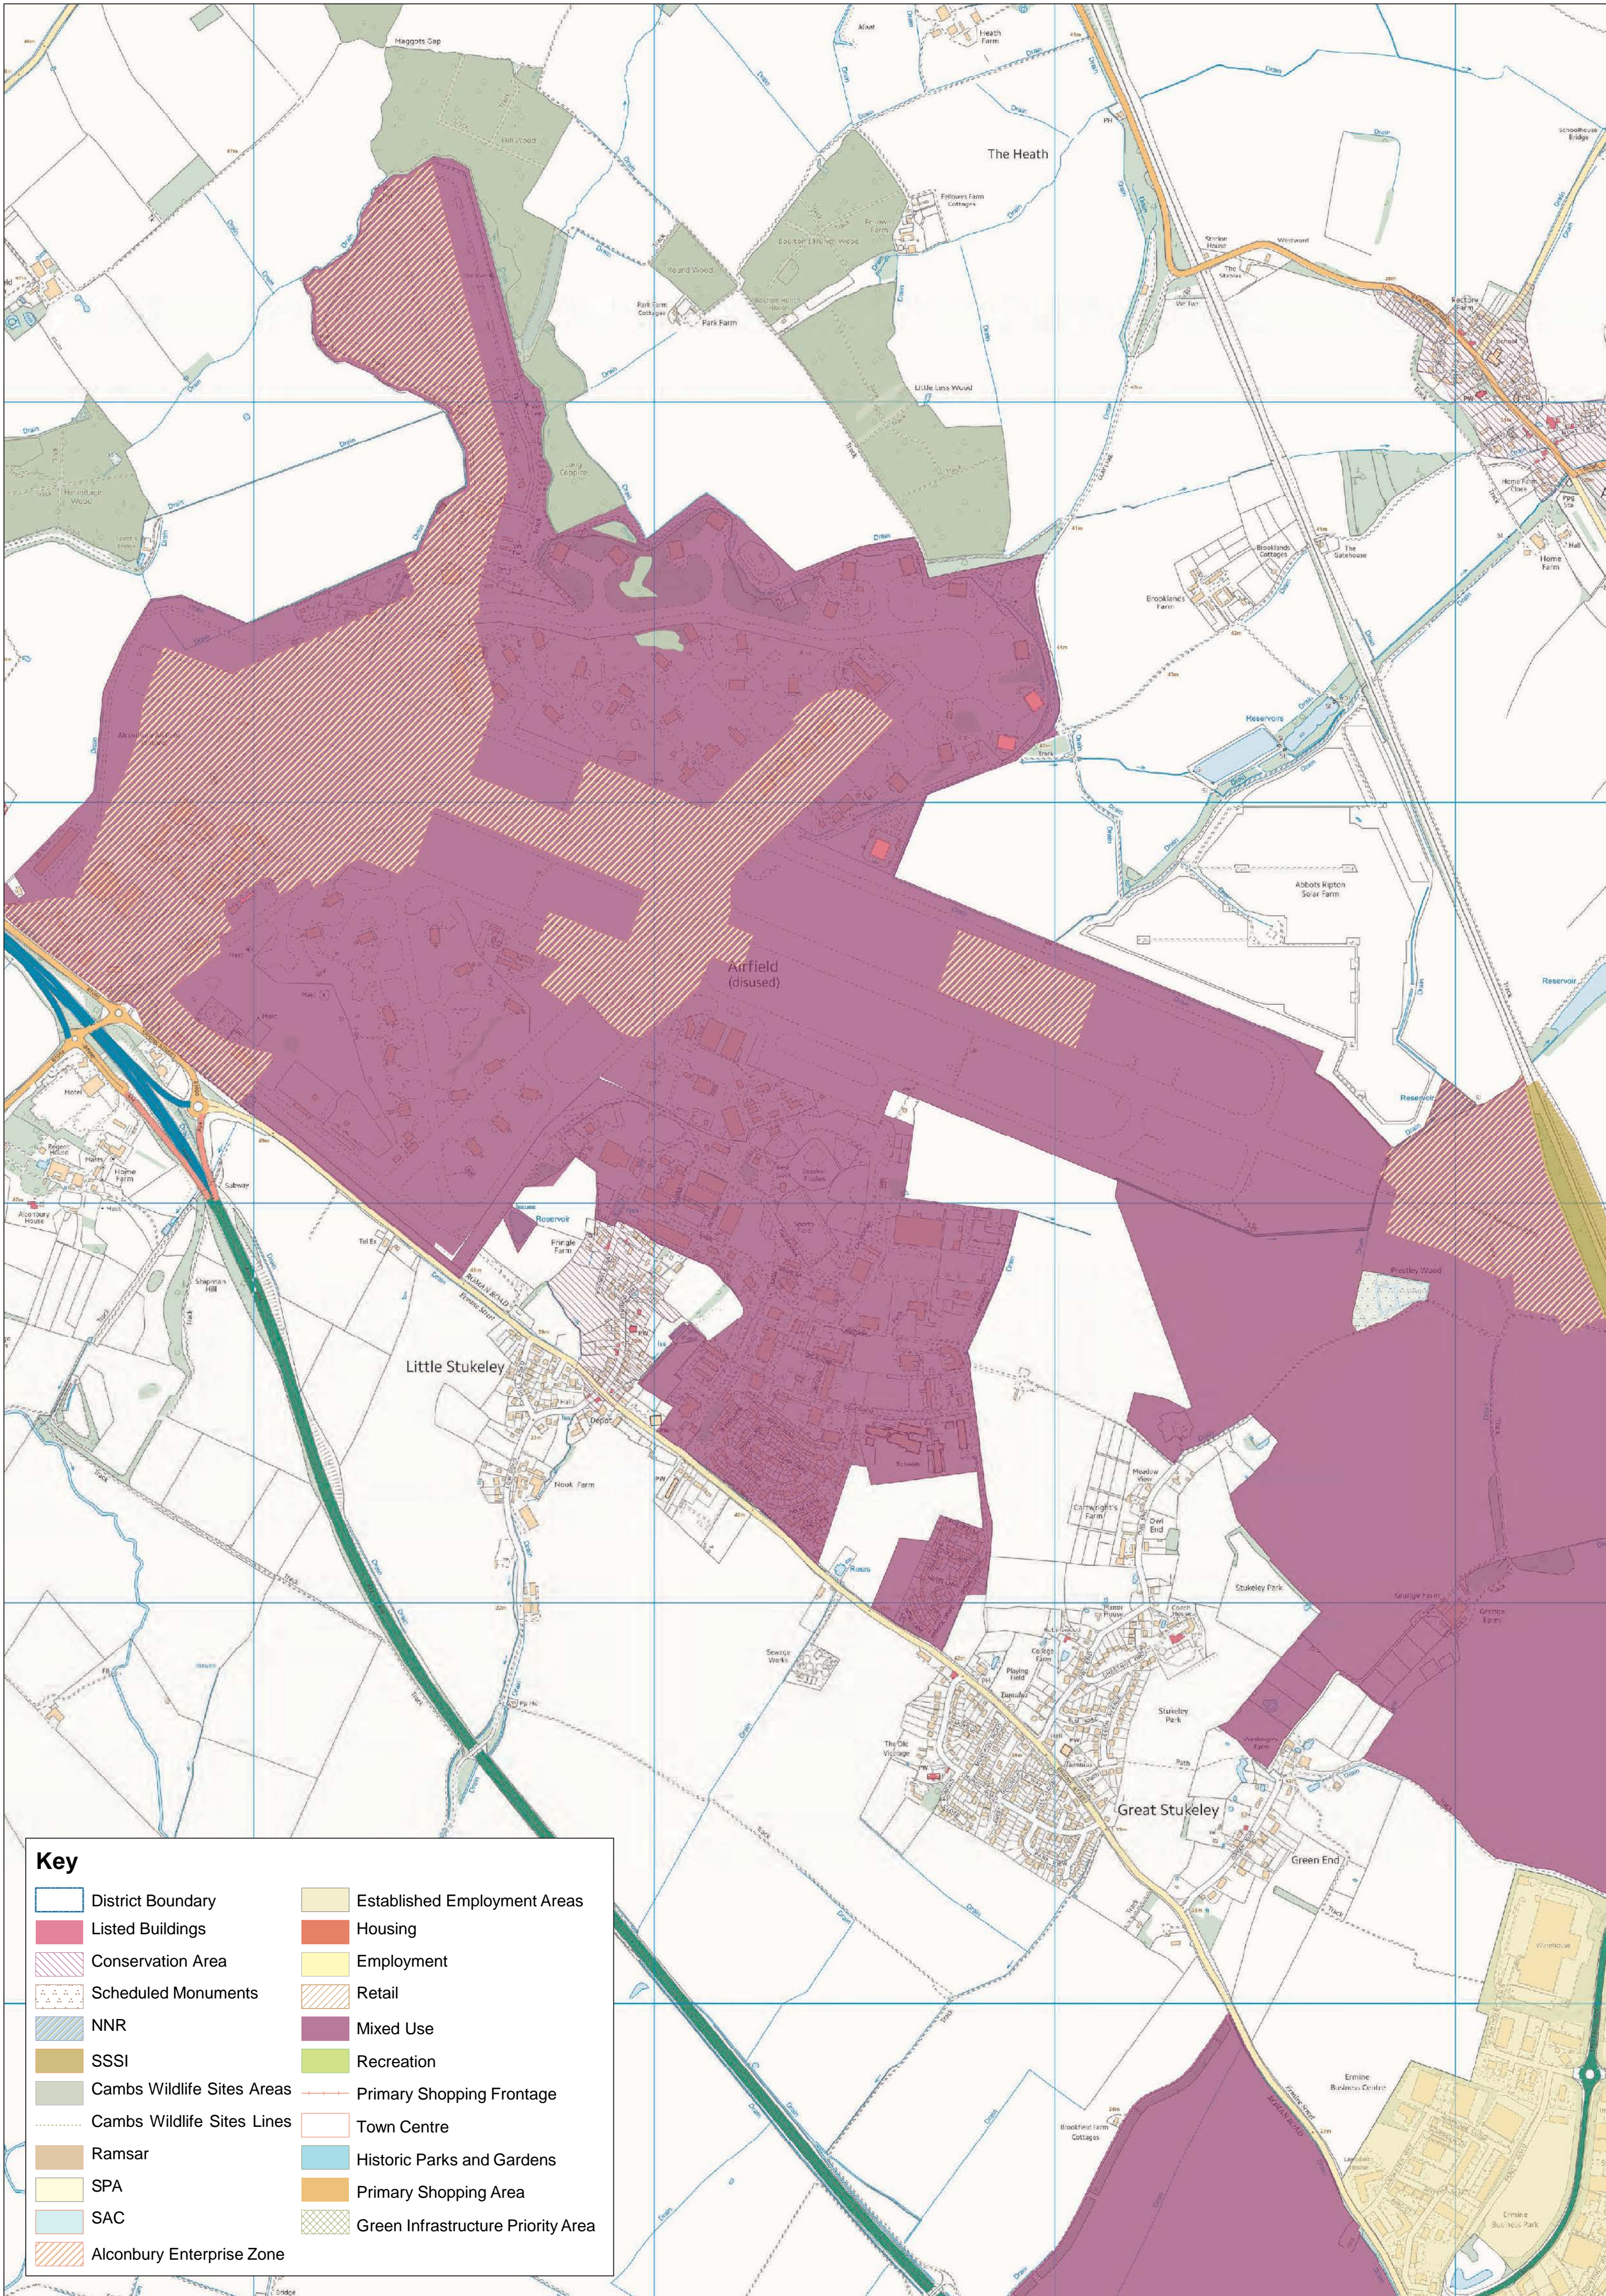

Great Stukeley

Sapley

HUNTINGDON

Newtown

GODMANCHESTER

Belle Isle

Key	
District Boundary	Established Employment Areas
Listed Buildings	Housing
Conservation Area	Employment
Scheduled Monuments	Retail
NNR	Mixed Use
SSSI	Recreation
Cambs Wildlife Sites Areas	Primary Shopping Frontage
Cambs Wildlife Sites Lines	Town Centre
Ramsar	Historic Parks and Gardens
SPA	Primary Shopping Area
SAC	Green Infrastructure Priority Area
Alconbury Enterprise Zone	

Key

 District Boundary	 Established Employment Areas
 Listed Buildings	 Housing
 Conservation Area	 Employment
 Scheduled Monuments	 Retail
 NNR	 Mixed Use
 SSSI	 Recreation
 Cambs Wildlife Sites Areas	 Primary Shopping Frontage
 Cambs Wildlife Sites Lines	 Town Centre
 Ramsar	 Historic Parks and Gardens
 SPA	 Primary Shopping Area
 SAC	 Green Infrastructure Priority Area
 Alconbury Enterprise Zone	