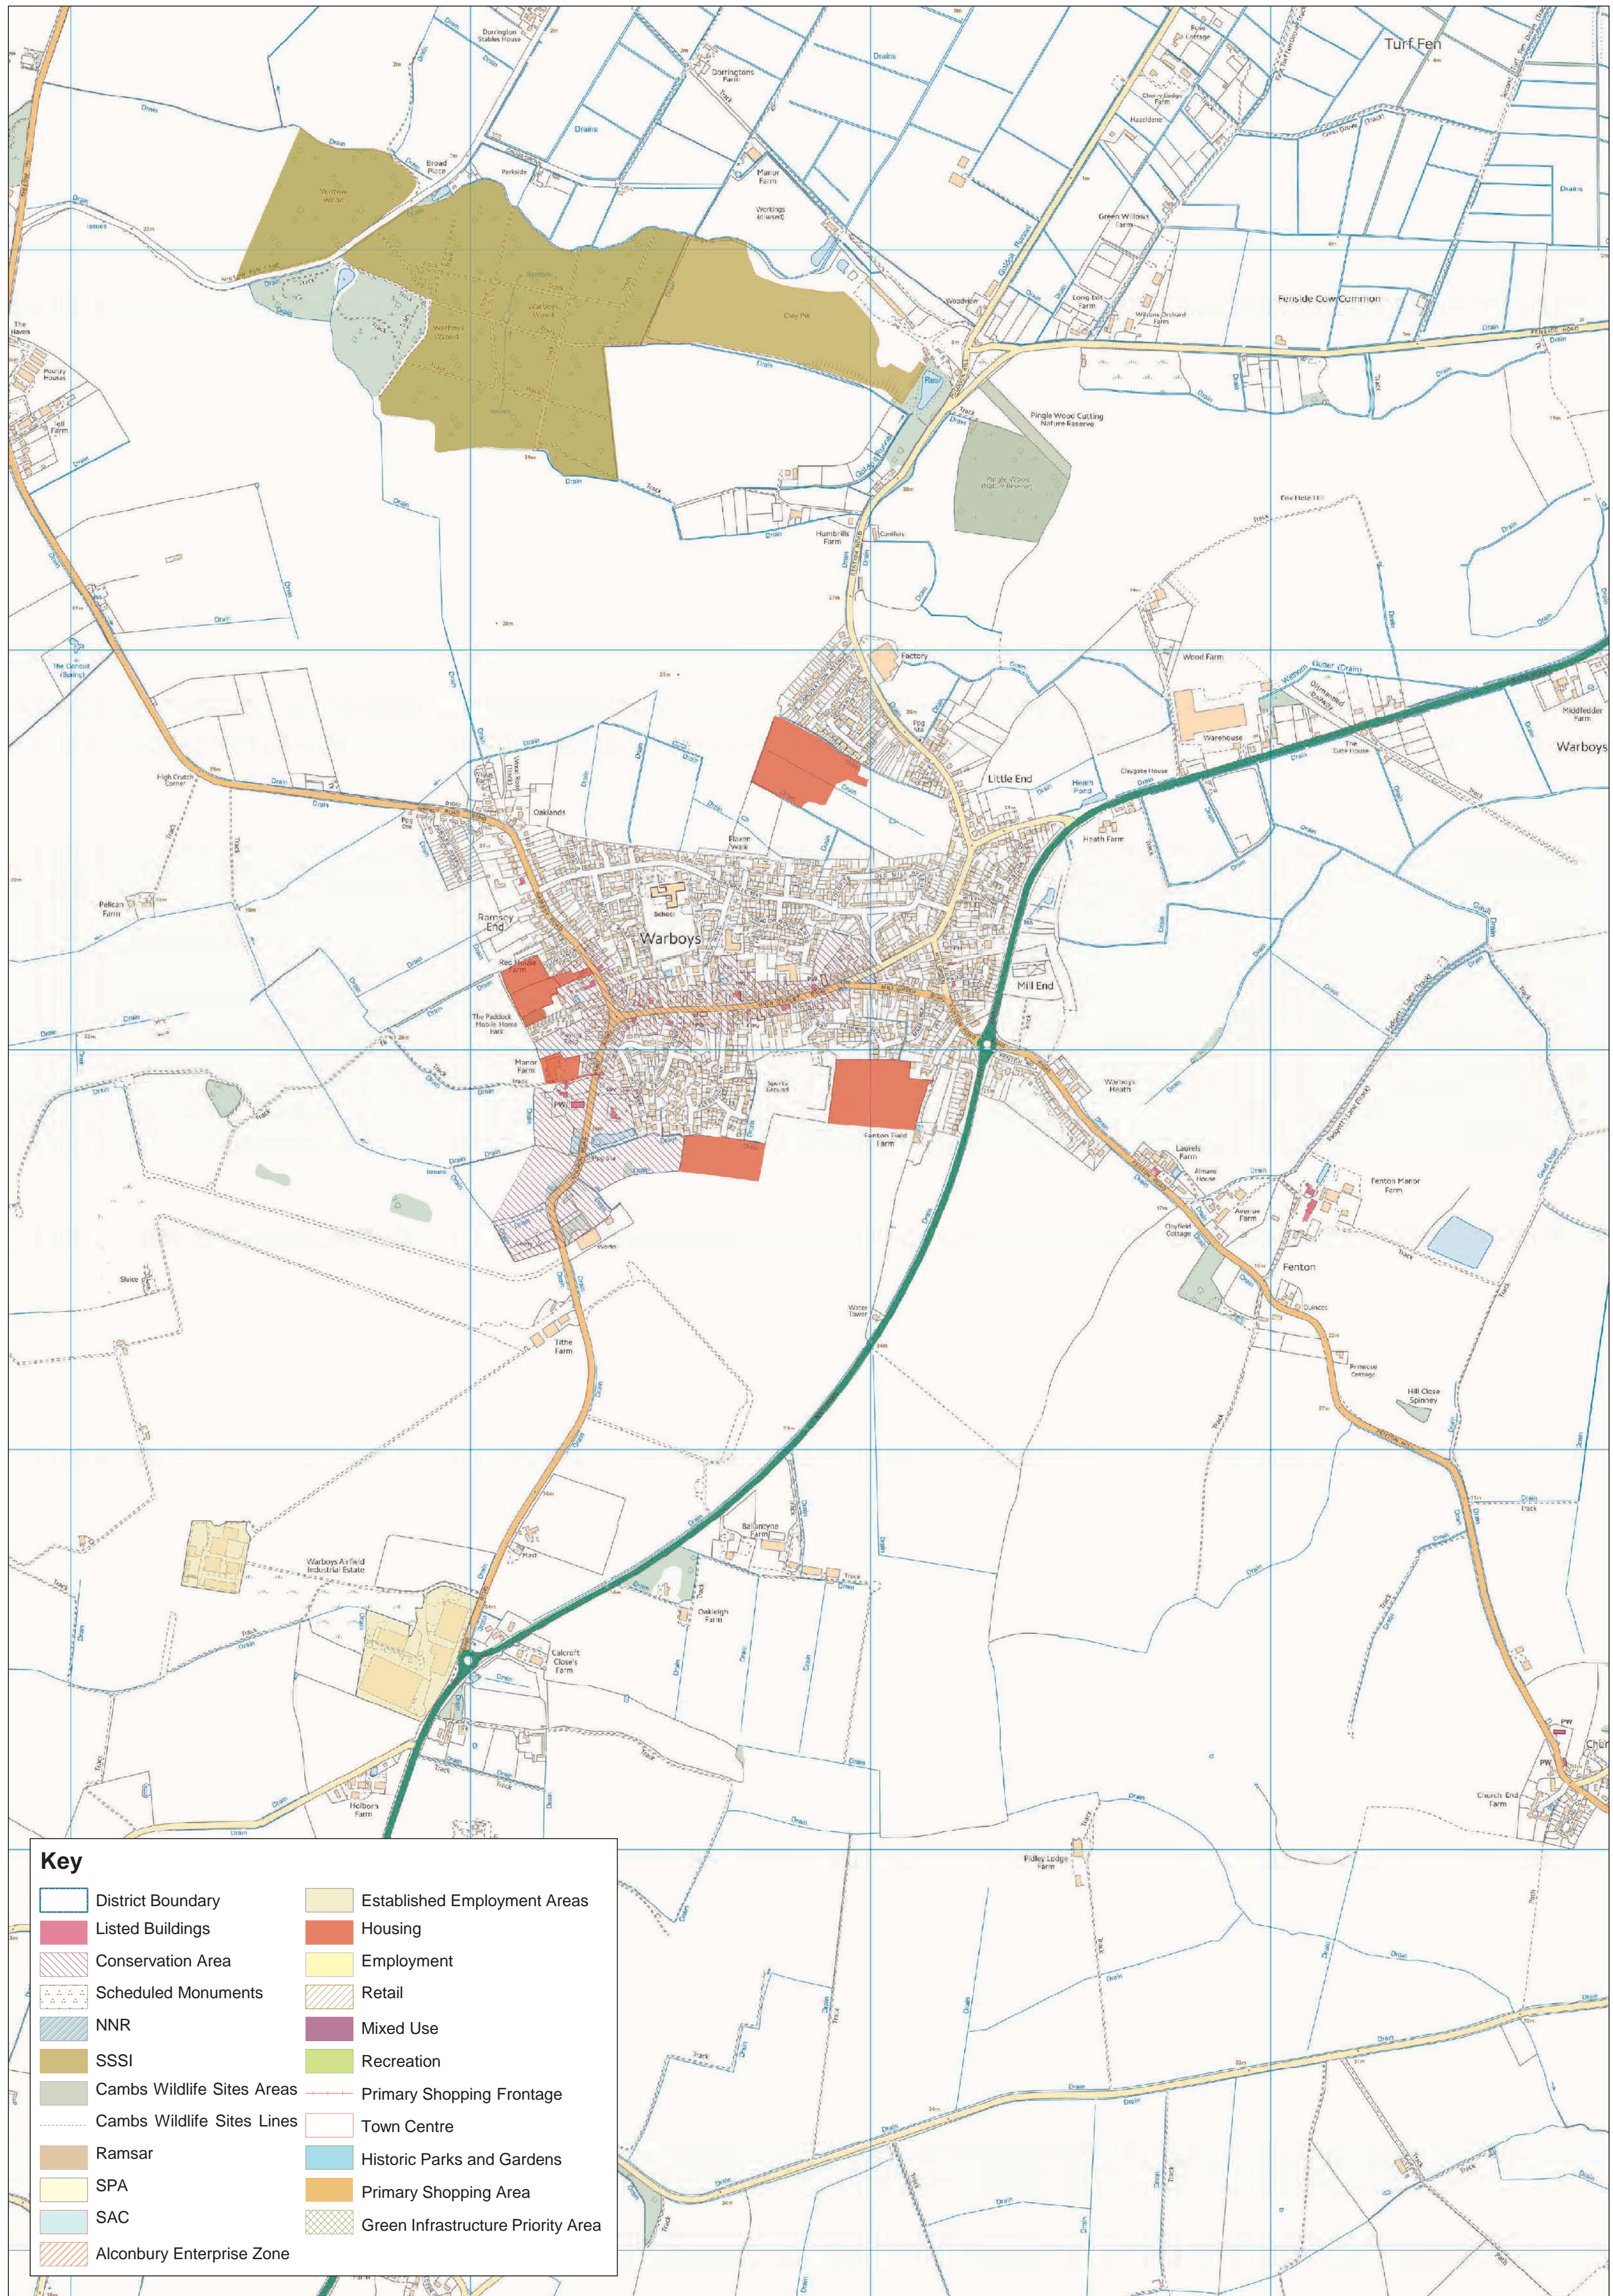

Key

	District Boundary		Established Employment Areas
	Listed Buildings		Housing
	Conservation Area		Employment
	Scheduled Monuments		Retail
	NNR		Mixed Use
	SSSI		Recreation
	Cambs Wildlife Sites Areas		Primary Shopping Frontage
	Cambs Wildlife Sites Lines		Town Centre
	Ramsar		Primary Shopping Area
	SPA		Green Infrastructure Priority Area
	SAC		Alconbury Enterprise Zone