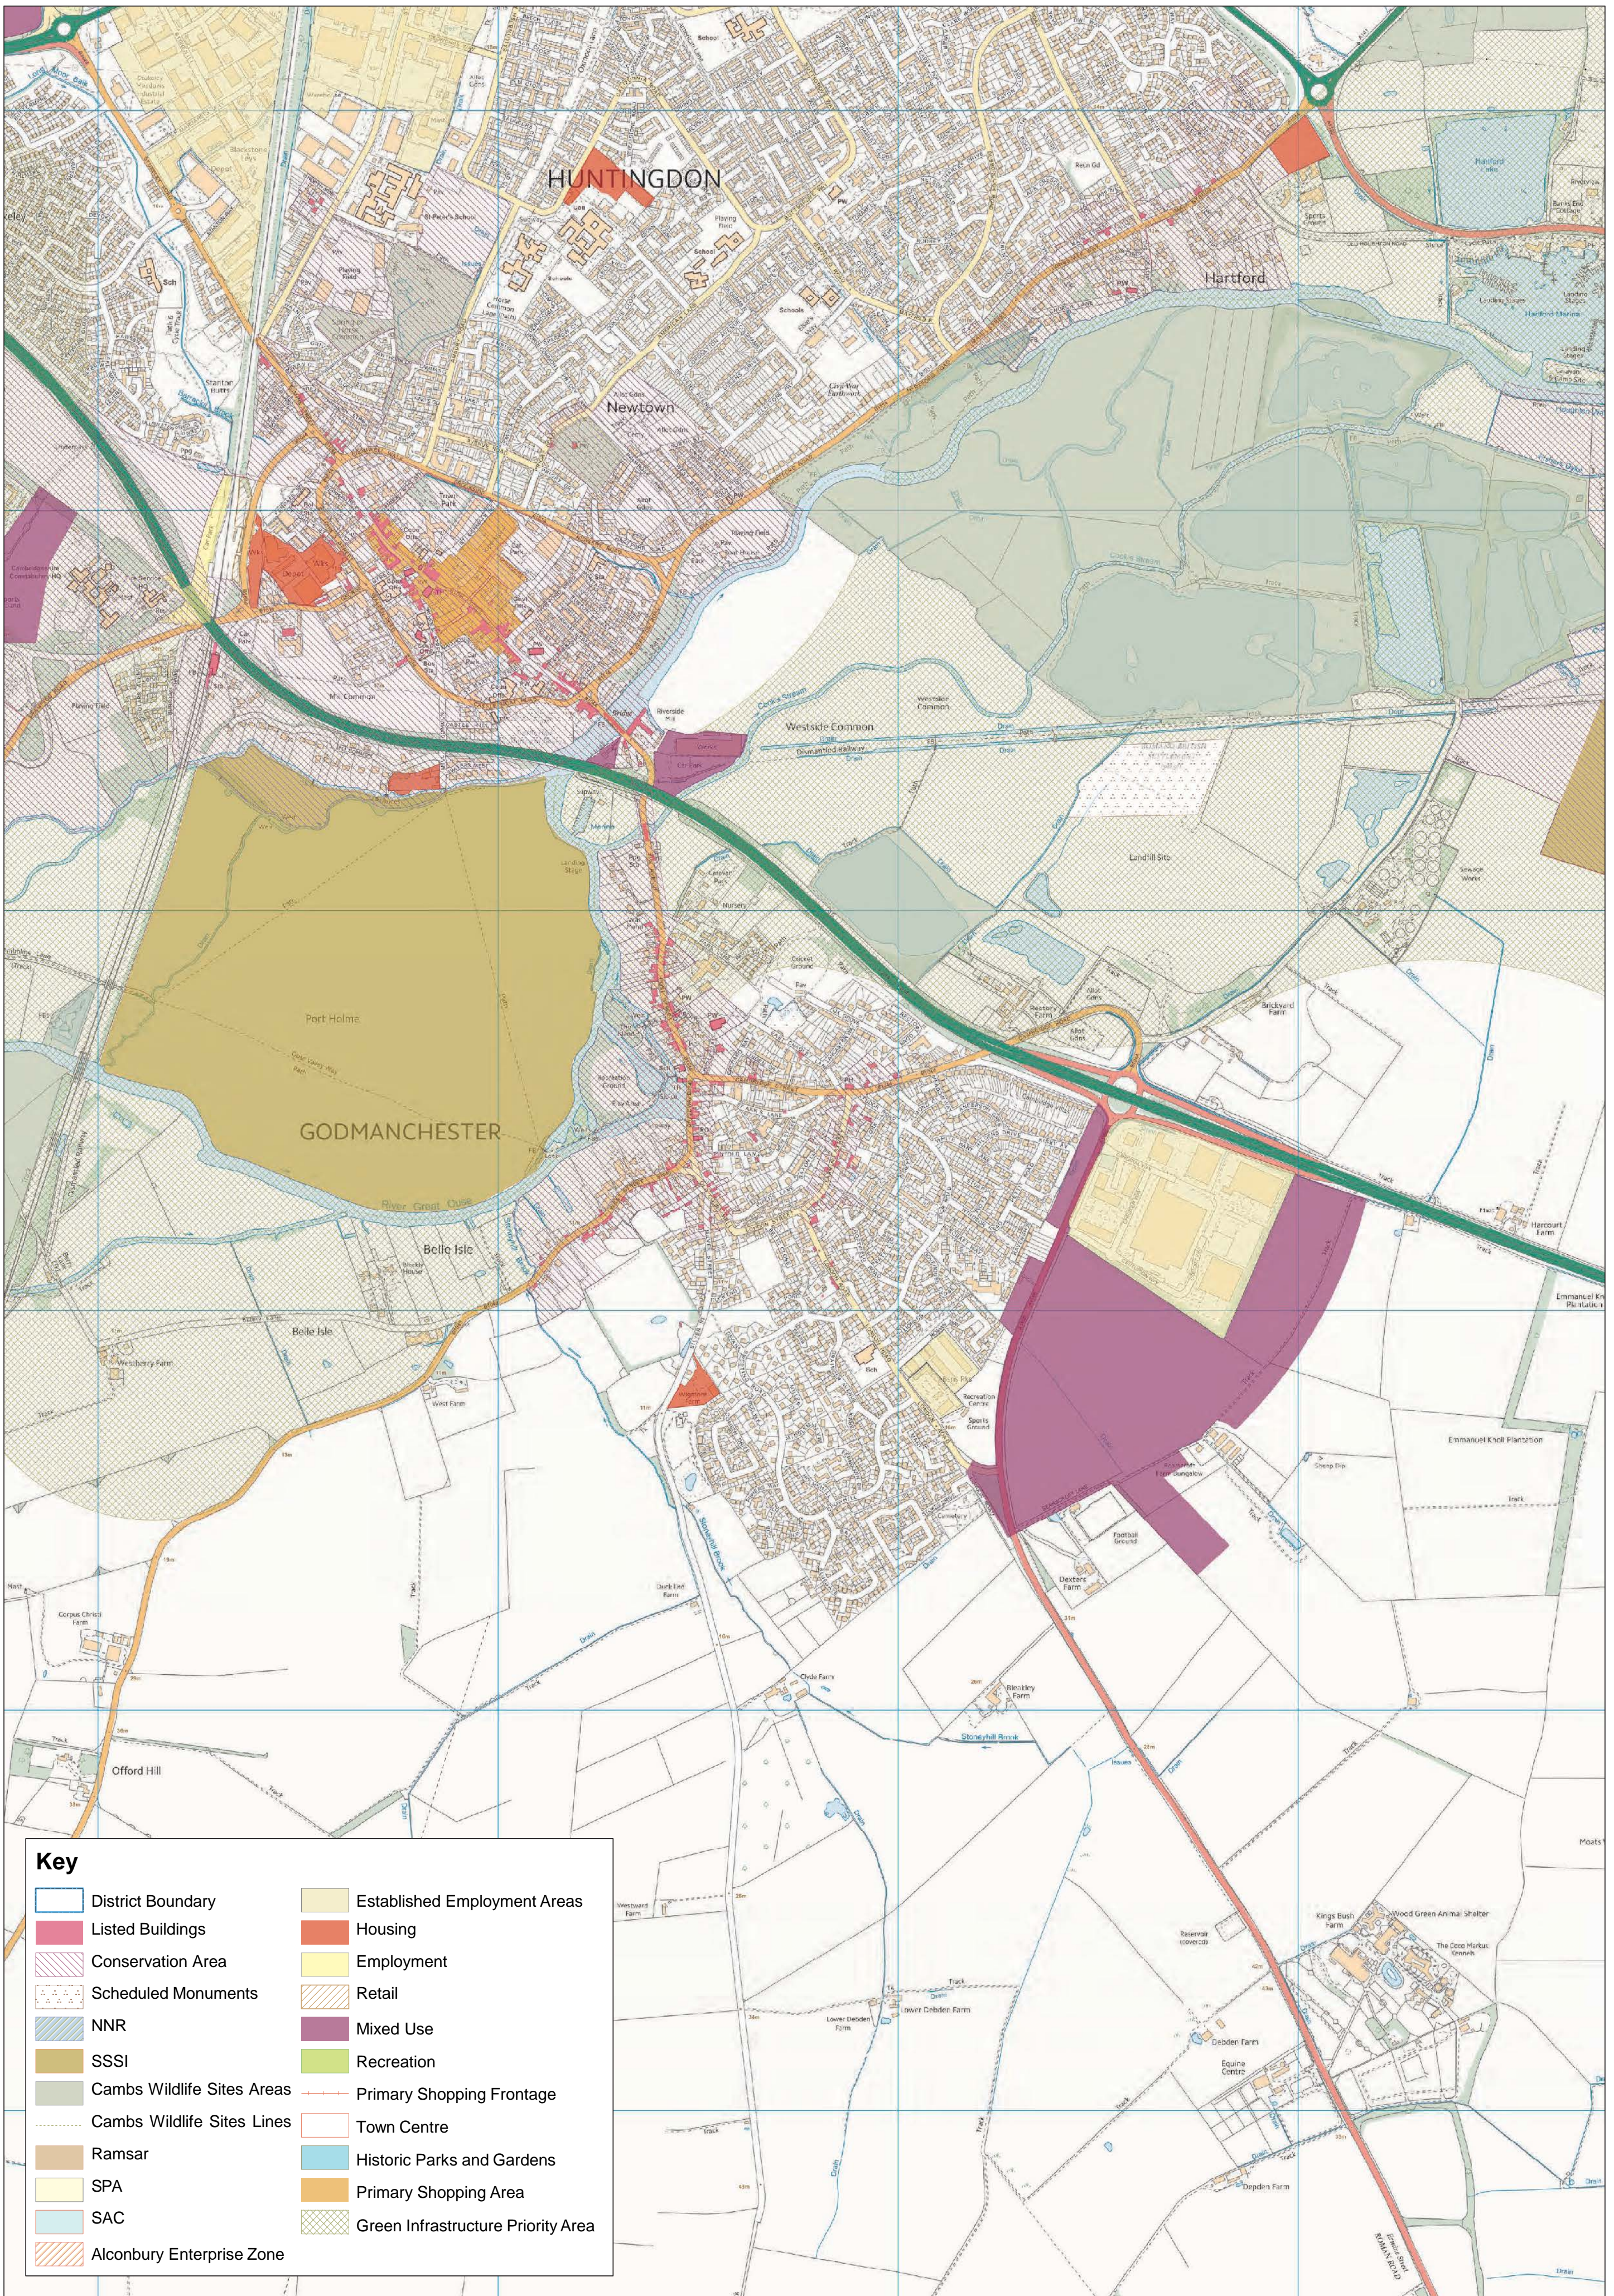

Great Stukeley

Sapley

HUNTINGDON

Newtown

GODMANCHESTER

Belle Isle

Key	
District Boundary	Established Employment Areas
Listed Buildings	Housing
Conservation Area	Employment
Scheduled Monuments	Retail
NNR	Mixed Use
SSSI	Recreation
Cambs Wildlife Sites Areas	Primary Shopping Frontage
Cambs Wildlife Sites Lines	Town Centre
Ramsar	Historic Parks and Gardens
SPA	Primary Shopping Area
SAC	Green Infrastructure Priority Area
Alconbury Enterprise Zone	

Key

 District Boundary	 Established Employment Areas
 Listed Buildings	 Housing
 Conservation Area	 Employment
 Scheduled Monuments	 Retail
 NNR	 Mixed Use
 SSSI	 Recreation
 Cambs Wildlife Sites Areas	 Primary Shopping Frontage
 Cambs Wildlife Sites Lines	 Town Centre
 Ramsar	 Historic Parks and Gardens
 SPA	 Primary Shopping Area
 SAC	 Green Infrastructure Priority Area
 Alconbury Enterprise Zone	