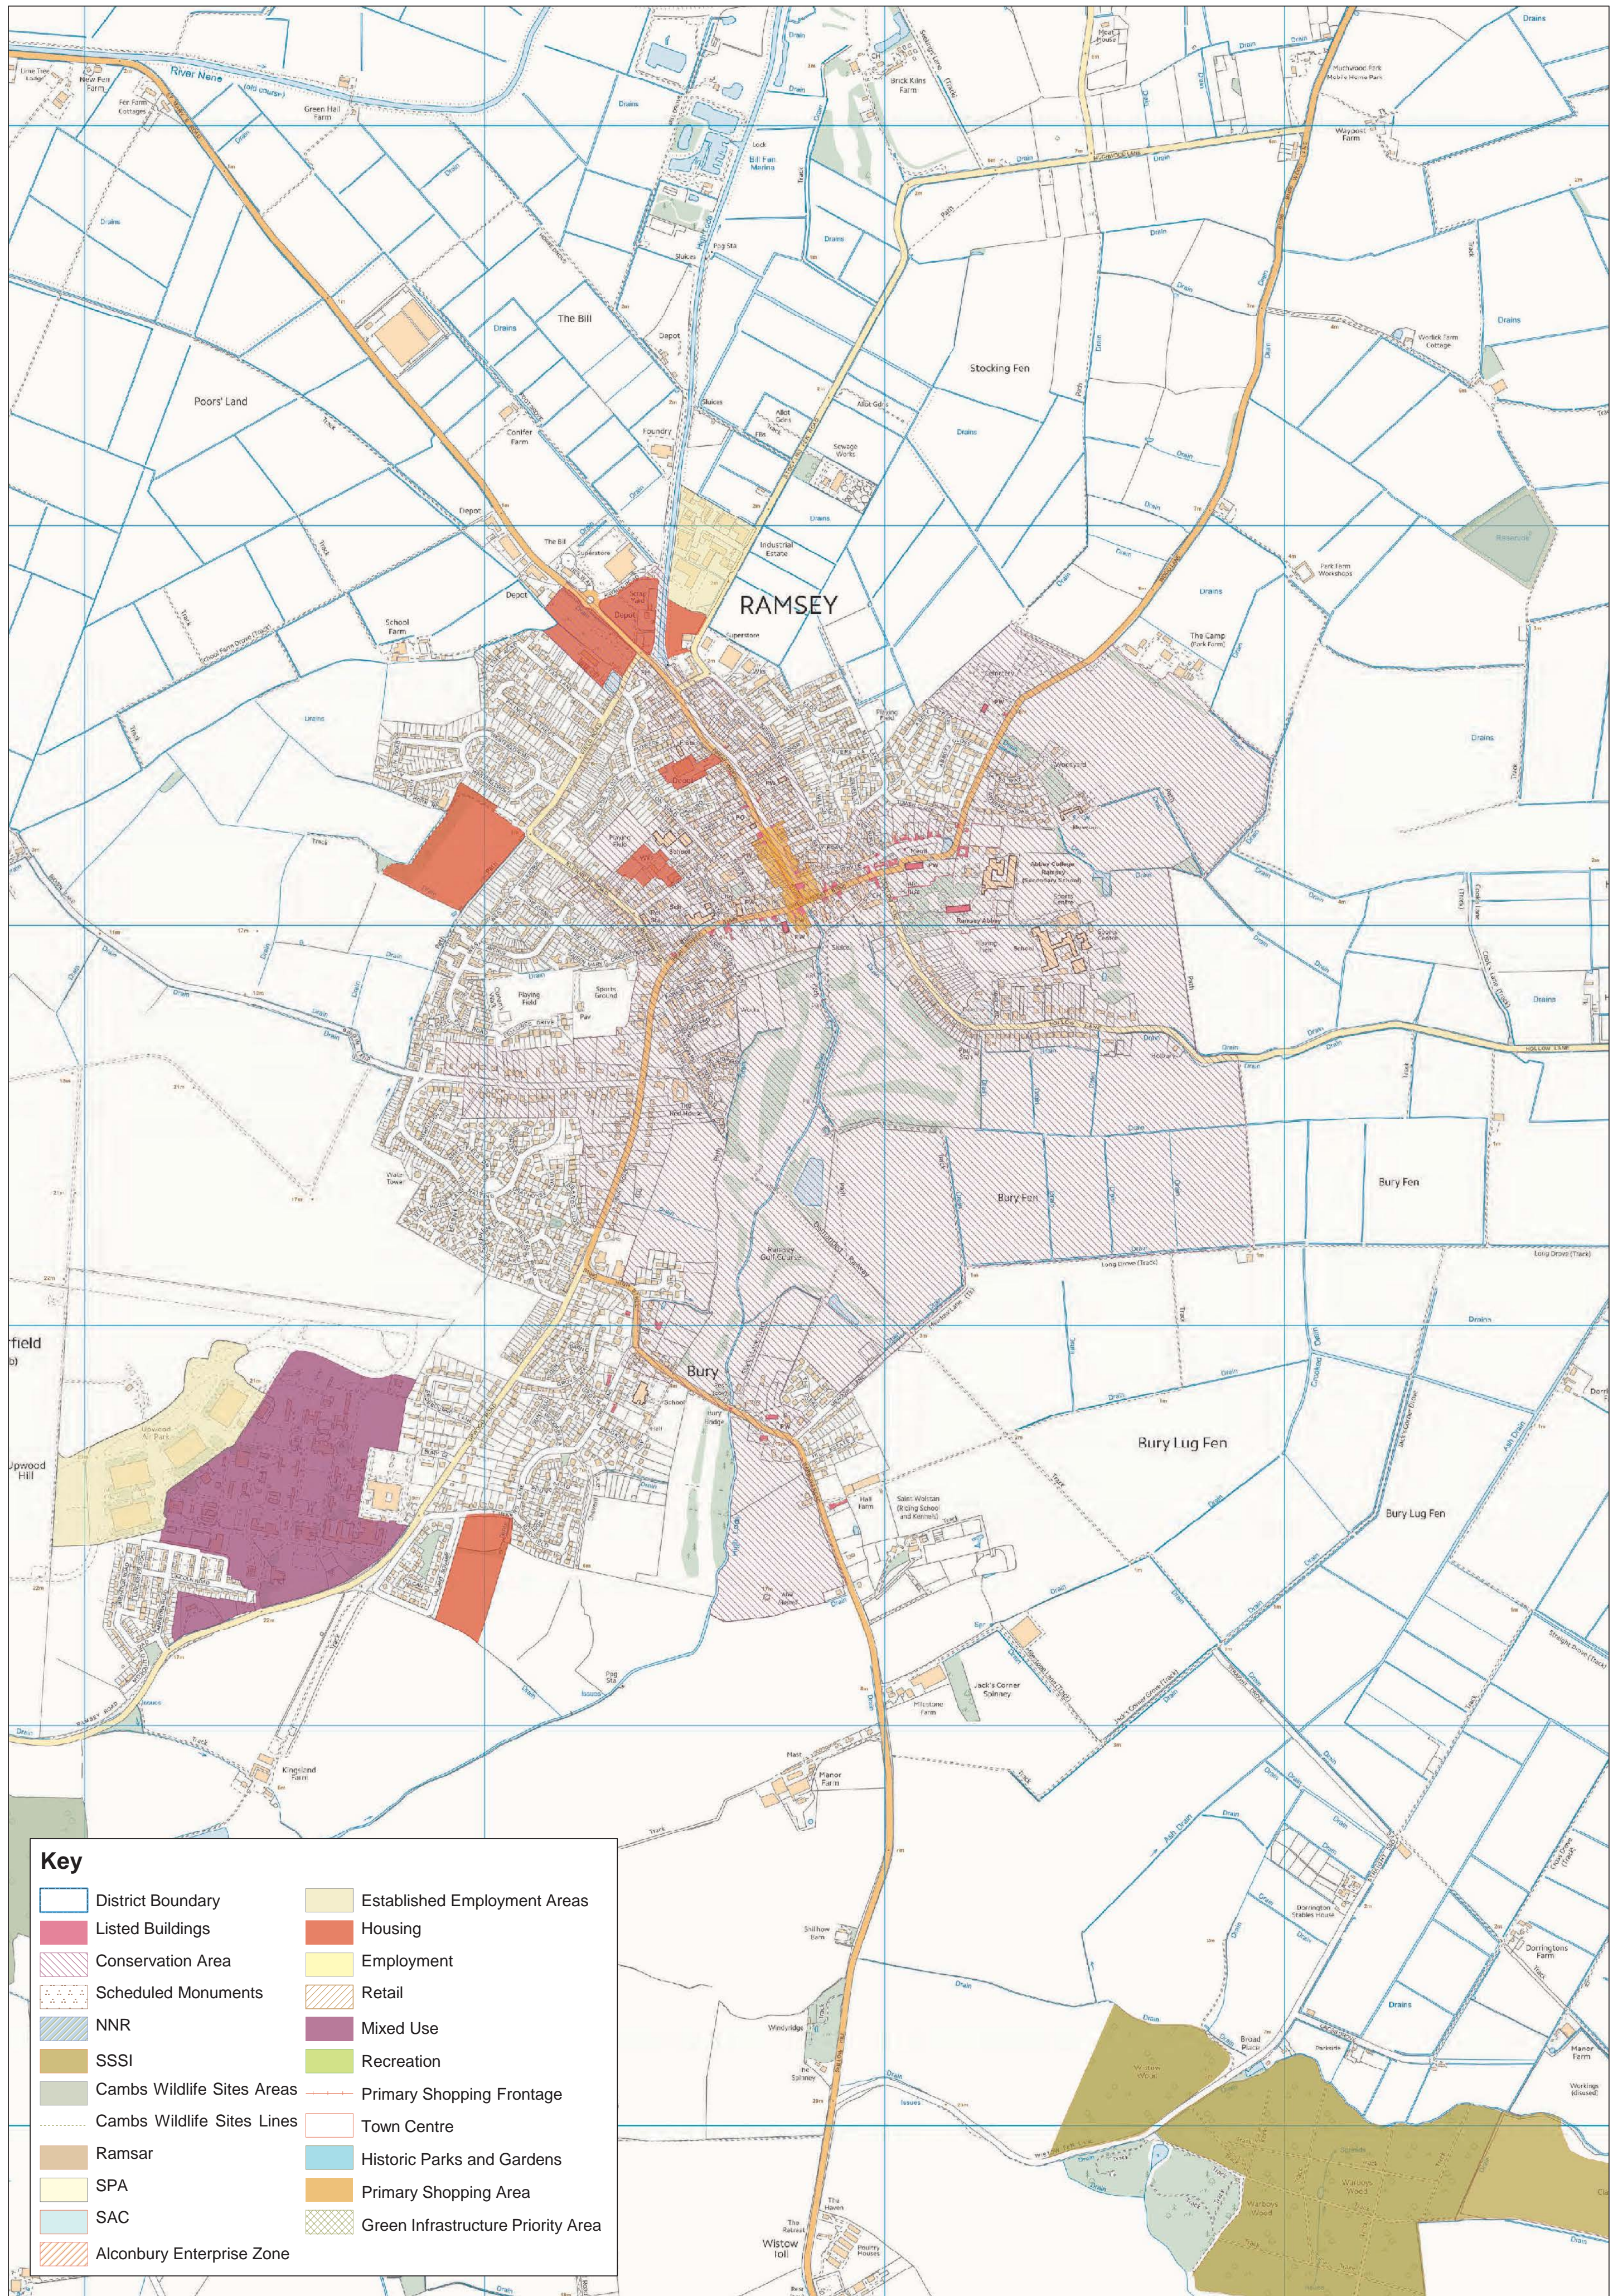

Key

	District Boundary		Established Employment Areas
	Listed Buildings		Housing
	Conservation Area		Employment
	Scheduled Monuments		Retail
	NNR		Mixed Use
	SSSI		Recreation
	Cambs Wildlife Sites Areas		Primary Shopping Frontage
	Cambs Wildlife Sites Lines		Town Centre
	Ramsar		Historic Parks and Gardens
	SPA		Primary Shopping Area
	SAC		Green Infrastructure Priority Area
	Alconbury Enterprise Zone